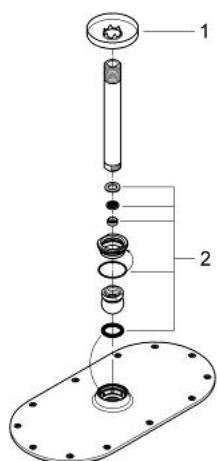

## 26 069 000 RAINSHOWER VERIS 300 HEAD SHOWER SET CEILING 142 MM, 1 SPRAY

### PRODUCT DESCRIPTION

- Consisting of:
- Head shower Rainshower Veris (27 471 000)
- material: metal
- 1 spray pattern:
- Rain
- Rainshower shower arm ceiling 142 mm (28 724 000)
- GROHE EcoJoy 9,5 l/min flow limiter
- GROHE DreamSpray perfect spray pattern
- GROHE StarLight chrome finish
- SpeedClean anti-limescale system

26 069 000 **RAINSHOWER VERIS 300 HEAD SHOWER SET CEILING 142 MM, 1 SPRAY**

26 069 000 **RAINSHOWER VERIS 300 HEAD SHOWER SET CEILING 142 MM, 1 SPRAY**

**SPARE PARTS**, November 2012 – now

1: Escutcheon (Spare part-nr. 11741000)

2: Inlet valve assembly (Spare part-nr. 45933000)