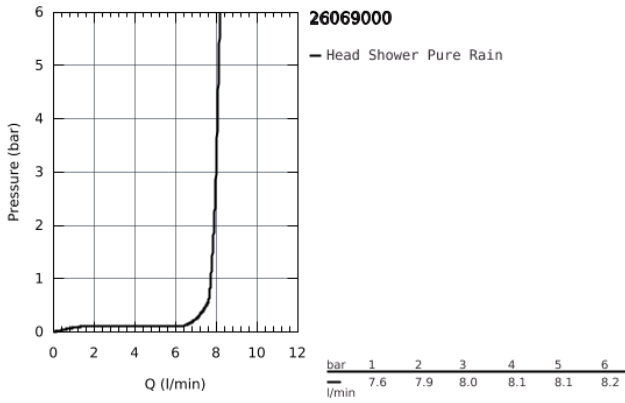

26 069 000 **RAINSHOWER VERIS 300 HEAD SHOWER SET CEILING 142 MM, 1 SPRAY**