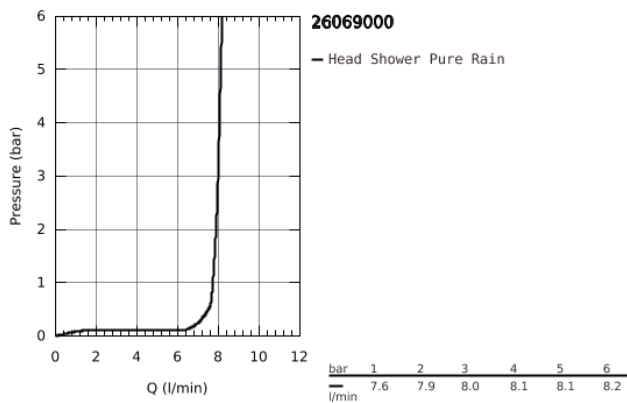

## 26 069 000 RAINSHOWER VERIS 300 HEAD SHOWER SET CEILING 142 MM, 1 SPRAY

### PRODUCT DESCRIPTION

- Consisting of:
- Head shower Rainshower Veris (27 471 000)
- material: metal
- 1 spray pattern:
- Rain
- Rainshower shower arm ceiling 142 mm (28 724 000)
- GROHE EcoJoy 9,5 l/min flow limiter
- GROHE DreamSpray perfect spray pattern
- GROHE StarLight chrome finish
- SpeedClean anti-limescale system