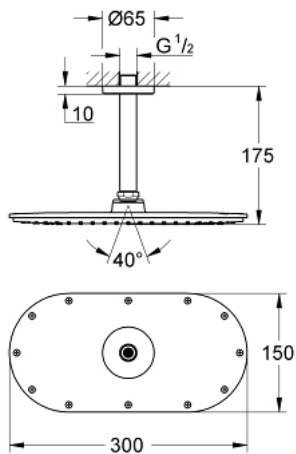

## 26 069 000 RAINSHOWER VERIS 300 HEAD SHOWER SET CEILING 142 MM, 1 SPRAY

### PRODUCT DESCRIPTION

- Consisting of:
- Head shower Rainshower Veris (27 471 000)
- material: metal
- 1 spray pattern:
- Rain
- Rainshower shower arm ceiling 142 mm (28 724 000)
- GROHE EcoJoy 9,5 l/min flow limiter
- GROHE DreamSpray perfect spray pattern
- GROHE StarLight chrome finish
- SpeedClean anti-limescale system

26 069 000 **RAINSHOWER VERIS 300 HEAD SHOWER SET CEILING 142 MM, 1 SPRAY**

26 069 000 **RAINSHOWER VERIS 300 HEAD SHOWER SET CEILING 142 MM, 1 SPRAY**

**SPARE PARTS**, November 2012 – now

1: Escutcheon (Spare part-nr. 11741000)

2: Inlet valve assembly (Spare part-nr. 45933000)