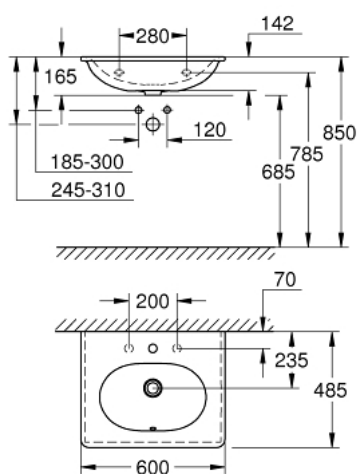

39 565 00H **ESSENCE WASH BASIN 60**  
**WALL FIXINGS NOT INCLUDED**

**PRODUCT DESCRIPTION**

- wall hung
- 1 hole punched, 2 holes pre-punched
- with overflow on opposite site to faucet
- 600 x 485 mm
- suitable for half and full pedestal
- sanitary ware
- With PureGuard hygiene coating (anti-stick coating and anti-bacterial glazing)