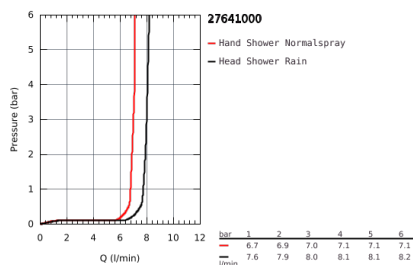

## 27 641 000 RAINSHOWER SYSTEM 210 SHOWER SYSTEM WITH BATH THERMOSTAT FOR WALL MOUNTING

### PRODUCT DESCRIPTION

- horizontal swivable 450 mm projection shower arm
- exposed thermostatic shower with Aquadimmer function
- allows change between:
  - Head shower Rainshower Cosmopolitan 210 (28 373 000)
  - material: metal
  - with ball joint
  - rotation angle  $\pm 15^\circ$
- bath inlet
- separate diverter for hand shower Sena (28 341 000)
- adjustable height via gliding element (12 140 000)
- metal shower hose 1750 mm (27 178)
- GROHE EcoJoy 9.5 l/min flow limiter
- GROHE TurboStat compact cartridge with wax thermoelement
- GROHE SafeStop safety button at 38°C ( calibration required )
- GROHE SafeStop Plus optional temperature limiter at 43°C included
- GROHE CoolTouch
- GROHE DreamSpray perfect spray pattern
- GROHE StarLight chrome finish
- SpeedClean anti-limescale system
- Inner WaterGuide for a longer life