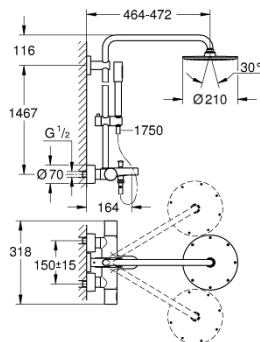

### PRODUCT DESCRIPTION

- horizontal swivable 450 mm projection shower arm
- exposed thermostatic shower with Aquadimmer function
- allows change between:
  - Head shower Rainshower Cosmopolitan 210 (28 373 000)
  - material: metal
  - with ball joint
  - rotation angle  $\pm 15^\circ$
- bath inlet
- separate diverter for hand shower Sena (28 341 000)
- adjustable height via gliding element (12 140 000)
- metal shower hose 1750 mm (27 178)
- GROHE EcoJoy 9.5 l/min flow limiter
- GROHE TurboStat compact cartridge with wax thermoelement
- GROHE SafeStop safety button at 38°C ( calibration required )
- GROHE SafeStop Plus optional temperature limiter at 43°C included
- GROHE CoolTouch
- GROHE DreamSpray perfect spray pattern
- GROHE StarLight chrome finish
- SpeedClean anti-limescale system
- Inner WaterGuide for a longer life