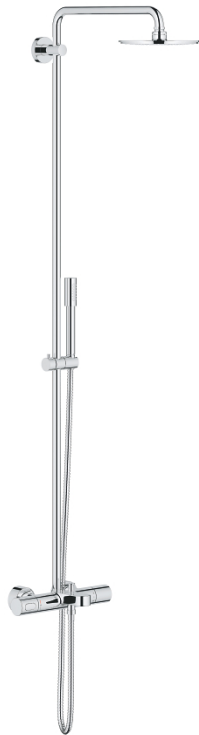

## 27 641 000 RAINSHOWER SYSTEM 210 SHOWER SYSTEM WITH BATH THERMOSTAT FOR WALL MOUNTING

### PRODUCT DESCRIPTION

- horizontal swivable 450 mm projection shower arm
- exposed thermostatic shower with Aquadimmer function
- allows change between:
  - Head shower Rainshower Cosmopolitan 210 (28 373 000)
  - material: metal
  - with ball joint
  - rotation angle  $\pm 15^\circ$
- bath inlet
- separate diverter for hand shower Sena (28 341 000)
- adjustable height via gliding element (12 140 000)
- metal shower hose 1750 mm (27 178)
- GROHE EcoJoy 9.5 l/min flow limiter
- GROHE TurboStat compact cartridge with wax thermoelement
- GROHE SafeStop safety button at 38°C ( calibration required )
- GROHE SafeStop Plus optional temperature limiter at 43°C included
- GROHE CoolTouch
- GROHE DreamSpray perfect spray pattern
- GROHE StarLight chrome finish
- SpeedClean anti-limescale system
- Inner WaterGuide for a longer life