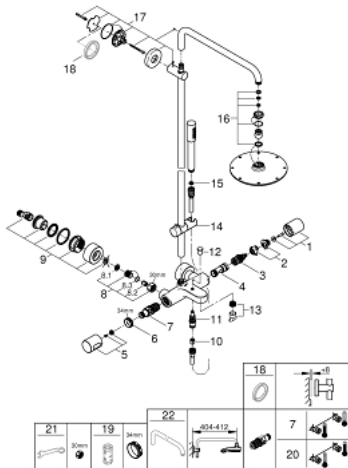

27 641 000 RAINSHOWER SYSTEM 210 SHOWER SYSTEM WITH BATH THERMOSTAT FOR WALL MOUNTING

SPARE PARTS, November 2017 – March 2021

- 1: Aquadimmer handle (Spare part-nr. 47804000)
- 2: Temperature limiter (Spare part-nr. 47723000)
- 3: Aquadimmer (Spare part-nr. 12433000)
- 4: Water flow (Spare part-nr. 47751000)
- 5: Temperature scale handle (Spare part-nr. 47811000)
- 6: retaining ring (Spare part-nr. 47743000)
- 7: Thermostatic compact cartridge 1/2" (Spare part-nr. 47439000)
- 8: Non-return valve (Spare part-nr. 47189000)
- 8.1: Filter (Spare part-nr. 0726400M)
- 8.2: Non-return valve (Spare part-nr. 08565000)
- 8.3: O-Ring Ø17 x Ø2 (Spare part-nr. 0305500M)
- 9: S-union (Spare part-nr. 12693000)
- 10: Non-return valve (Spare part-nr. 08565000)
- 11: Diverter (Spare part-nr. 65655000)
- 12: Diverter knob (Spare part-nr. 65648000)
- 13: Flow restrictor (Spare part-nr. 13926000)
- 14: Sliding piece (Spare part-nr. 12140000)
- 15: Strainer (Spare part-nr. 0700200M)
- 16: Inlet valve assembly (Spare part-nr. 45933000)
- 17: Outlet shower holder (Spare part-nr. 48279000)
- 18: Spacer (Spare part-nr. 27180000)*
- 19: Socket Spanner (Spare part-nr. 19332000)*
- 20: GROHE TurboStat cartridge 1/2" (Spare part-nr. 47175000)*
- 21: Special Spanner (Spare part-nr. 19377000)*
- 22: Shower arm for shower systems (Spare part-nr. 14047000)*

* Optional accessories