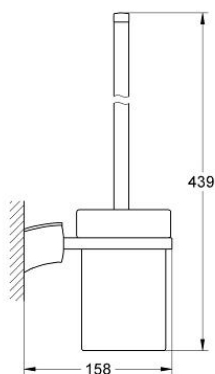

40 298 000 TENSU TOILET BRUSH SET

PRODUCT DESCRIPTION

- wall model
- GROHE StarLight chrome finish

40 298 000 TENSIO TOILET BRUSH SET

SPARE PARTS, November 2007 – now

1: Spare brush (Spare part-nr. 40206000)

1.1: Spare brush head (Spare part-nr. 40207000)

2: Spare glass for toilet brush (Spare part-nr. 40265000)