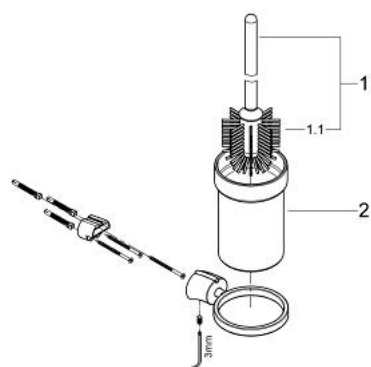

40 298 000 TENSU TOILET BRUSH SET

PRODUCT DESCRIPTION

- wall model
- GROHE StarLight chrome finish

40 298 000 TENSIO TOILET BRUSH SET

SPARE PARTS, November 2007 – now

1: Spare brush (Spare part-nr. 40206000)

1.1: Spare brush head (Spare part-nr. 40207000)

2: Spare glass for toilet brush (Spare part-nr. 40265000)