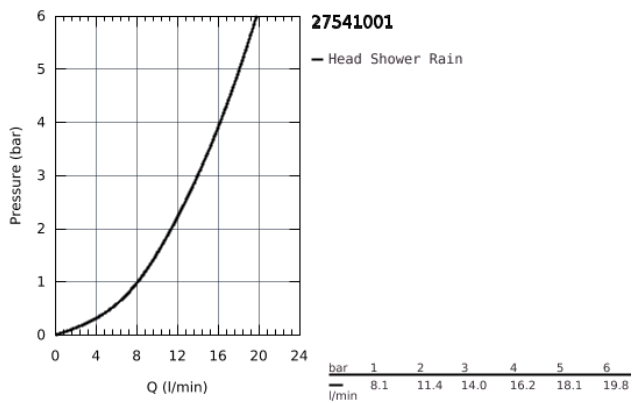

27 541 001 TEMPESTA COSMOPOLITAN 200 HEAD SHOWER 1 SPRAY

PRODUCT DESCRIPTION

- Rain spray pattern
- Ball joint +/- 20° rotatable
- connection thread 1/2"
- suitable for instantaneous heater

27 541 001 **TEMPESTA COSMOPOLITAN 200 HEAD SHOWER 1 SPRAY**