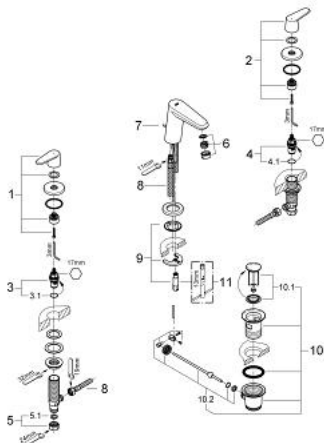

## 20 214 002 EURODISC COSMOPOLITAN THREE-HOLE BASIN MIXER 1/2" S-SIZE

### SPARE PARTS, April 2011 – now

- 1: Handle Eurodisc Cosmopolitan red (Spare part-nr. 48062000)
  - 2: Handle Eurodisc Cosmopolitan blue (Spare part-nr. 48061000)
  - 3: Ceramic headpart, 1/2" (Spare part-nr. 45882000)
  - 3.1: O-Ring Ø18,2 x Ø1,7 (Spare part-nr. 0392400M)
  - 4: Ceramic headpart, 1/2" (Spare part-nr. 45883000)
  - 4.1: O-Ring Ø18,2 x Ø1,7 (Spare part-nr. 0392400M)
  - 5: Coupling nut 1/2" x 10.5 mm (Spare part-nr. 1290100M)
  - 5.1: Fibre seal dia. Ø 18,5 x Ø 12 x 2 (Spare part-nr. 0138900M)
  - 6: Flow restrictor (Spare part-nr. 13929000)
  - 7: Pop-up rod (Spare part-nr. 46739000)
  - 8: Connection hose (Spare part-nr. 46255000)
  - 9: Shank mounting kit (Spare part-nr. 46671000)
  - 10: Pop-up waste set 1 1/4" (Spare part-nr. 28910000)
  - 10.1: Chrome bath plug (Spare part-nr. 07182000)
  - 10.2: Eccentric rod (Spare part-nr. 07052000)
  - 11: Mounting wrench (Spare part-nr. 19017000)\*
- \* Optional accessories