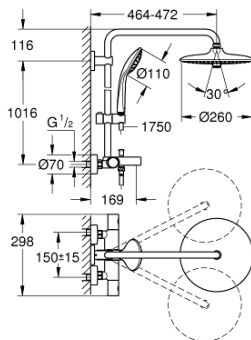

26 114 001 EUPHORIA SYSTEM 260 SHOWER SYSTEM WITH BATH THERMOSTAT FOR WALL MOUNTING

PRODUCT DESCRIPTION

- with short shower rail for installation in showers
- Consisting of:
 - horizontal swivable 450 mm projection shower arm
 - exposed thermostatic shower with Aquadimmer function
 - allows change between:
 - head shower Euphoria 260 (26 455)
 - 3 spray patterns:
 - Rain, SmartRain, Jet
 - with ball joint
 - rotation angle $\pm 15^\circ$
 - bath inlet
 - separate diverter for hand shower
 - hand shower Euphoria 110 Massage (27 221 000)
 - 3 spray patterns:
 - Rain, SmartRain, Massage
 - adjustable height via gliding element
 - Silverflex shower hose 1750 mm (28 388 000)
 - distance between thermostat and upper bracket: 1016 mm
 - GROHE TurboStat compact cartridge with wax thermoelement
 - GROHE SafeStop safety button at 38°C (calibration required)
 - GROHE SafeStop Plus optional temperature limiter at 43°C included
 - GROHE DreamSpray perfect spray pattern
 - GROHE StarLight chrome finish
 - GROHE SprayDimmer (Stepless flow rate reduction)
 - SpeedClean anti-limescale system
 - Inner WaterGuide for a longer life
 - Twistfree preventing the hose from twisting
 - suitable for instantaneous heaters from 18 kW/h
 - minimum flow rate 7 l/min.