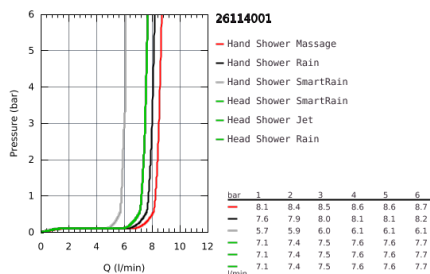

26 114 001 EUPHORIA SYSTEM 260 SHOWER SYSTEM WITH BATH THERMOSTAT FOR WALL MOUNTING

PRODUCT DESCRIPTION

- with short shower rail for installation in showers
- Consisting of:
 - horizontal swivable 450 mm projection shower arm
 - exposed thermostatic shower with Aquadimmer function
 - allows change between:
 - head shower Euphoria 260 (26 455)
 - 3 spray patterns:
 - Rain, SmartRain, Jet
 - with ball joint
 - rotation angle $\pm 15^\circ$
 - bath inlet
 - separate diverter for hand shower
 - hand shower Euphoria 110 Massage (27 221 000)
 - 3 spray patterns:
 - Rain, SmartRain, Massage
 - adjustable height via gliding element
 - Silverflex shower hose 1750 mm (28 388 000)
 - distance between thermostat and upper bracket: 1016 mm
 - GROHE TurboStat compact cartridge with wax thermoelement
 - GROHE SafeStop safety button at 38°C (calibration required)
 - GROHE SafeStop Plus optional temperature limiter at 43°C included
 - GROHE DreamSpray perfect spray pattern
 - GROHE StarLight chrome finish
 - GROHE SprayDimmer (Stepless flow rate reduction)
 - SpeedClean anti-limescale system
 - Inner WaterGuide for a longer life
 - Twistfree preventing the hose from twisting
 - suitable for instantaneous heaters from 18 kW/h
 - minimum flow rate 7 l/min.