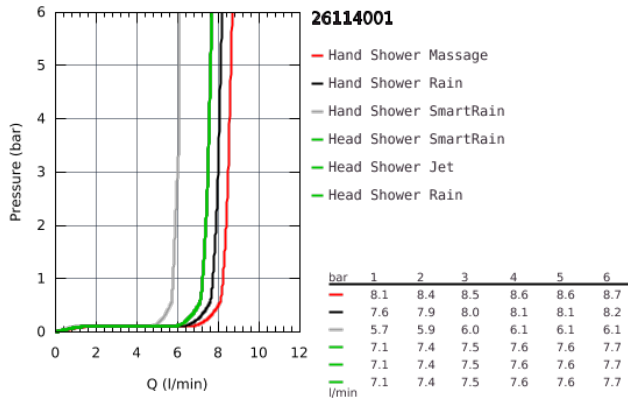

26 114 001 EUPHORIA SYSTEM 260 SHOWER SYSTEM WITH BATH THERMOSTAT FOR WALL MOUNTING