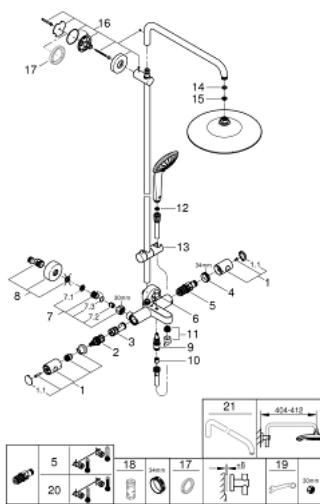

26 114 001 EUPHORIA SYSTEM 260 SHOWER SYSTEM WITH BATH THERMOSTAT FOR WALL MOUNTING

SPARE PARTS, October 2016 – March 2021

- 1: Metal handle 1/2" (Spare part-nr. 47984000)
- 1.1: Cover Cap (Spare part-nr. 6458500M)
- 2: Aquadimmer (Spare part-nr. 47364000)
- 3: Water flow (Spare part-nr. 47887000)
- 4: retaining ring (Spare part-nr. 47743000)
- 5: Thermostatic compact cartridge 1/2" (Spare part-nr. 47439000)
- 6: Diverter knob (Spare part-nr. 65648000)
- 7: Non-return valve (Spare part-nr. 47189000)
- 7.1: Filter (Spare part-nr. 0726400M)
- 7.2: Non-return valve (Spare part-nr. 08565000)
- 7.3: O-Ring Ø17 x Ø2 (Spare part-nr. 0305500M)
- 8: S-union (Spare part-nr. 12662000)
- 9: Diverter (Spare part-nr. 65655000)
- 10: Non-return valve (Spare part-nr. 08565000)
- 11: Flow restrictor (Spare part-nr. 13926000)
- 12: Strainer (Spare part-nr. 0700200M)
- 13: Sliding piece (Spare part-nr. 12140000)
- 14: Fibre seal dia. Ø 18,5 x Ø 12 x 2 (Spare part-nr. 0138900M)
- 15: Strainer (Spare part-nr. 48007000)
- 16: Outlet shower holder (Spare part-nr. 48279000)
- 17: Spacer (Spare part-nr. 27180000)*
- 18: Socket Spanner (Spare part-nr. 19332000)*
- 19: Special Spanner (Spare part-nr. 19377000)*
- 20: GROHE TurboStat cartridge 1/2" (Spare part-nr. 47175000)*
- 21: Shower arm for shower systems (Spare part-nr. 14047000)*

* Optional accessories