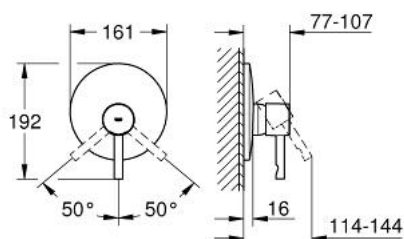

19 286 000 ESSENCE SINGLE-LEVER SHOWER MIXER TRIM

PRODUCT DESCRIPTION

- set for final installation for
- 35 501 000
- without concealed body
- GROHE StarLight chrome finish

19 286 000 ESSENCE SINGLE-LEVER SHOWER MIXER TRIM

SPARE PARTS, September 2014 – now

- 1: Lever (Spare part-nr. 46535000)
- 2: Escutcheon (Spare part-nr. 46506000)
- 2.1: set of screws (Spare part-nr. 46088000)
- 3: Shield for cross handle (Spare part-nr. 02693000)
- 4: Temperature limiter (Spare part-nr. 46308000)*
- 5: Extension set (Spare part-nr. 46191000)*
- 6: Extension set (Spare part-nr. 46343000)*