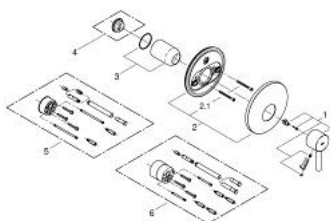

19 286 000 ESSENCE SINGLE-LEVER SHOWER MIXER TRIM

PRODUCT DESCRIPTION

- set for final installation for
- 35 501 000
- without concealed body
- GROHE StarLight chrome finish

19 286 000 ESSENCE SINGLE-LEVER SHOWER MIXER TRIM

SPARE PARTS, September 2014 – now

- 1: Lever (Spare part-nr. 46535000)
- 2: Escutcheon (Spare part-nr. 46506000)
- 2.1: set of screws (Spare part-nr. 46088000)
- 3: Shield for cross handle (Spare part-nr. 02693000)
- 4: Temperature limiter (Spare part-nr. 46308000)*
- 5: Extension set (Spare part-nr. 46191000)*
- 6: Extension set (Spare part-nr. 46343000)*