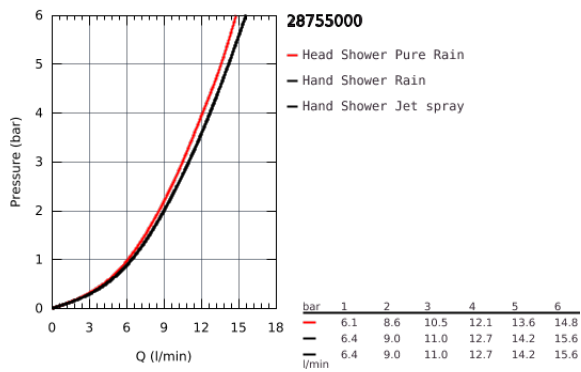

28 755 000 **RAINSHOWER COSMOPOLITAN 130 HAND SHOWER 3 SPRAYS**

PRODUCT DESCRIPTION

- Rain / Jet / Pure
- GROHE StarLight chrome finish
- SpeedClean anti-limescale system
- Inner WaterGuide for a longer life

28 755 000 **RAINSHOWER COSMOPOLITAN 130 HAND SHOWER 3 SPRAYS**

SPARE PARTS, April 2005 – now

1: Strainer (Spare part-nr. 0700200M)