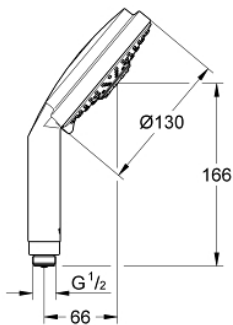

28 755 000 **RAINSHOWER COSMOPOLITAN 130 HAND SHOWER 3 SPRAYS**

PRODUCT DESCRIPTION

- Rain / Jet / Pure
- GROHE StarLight chrome finish
- SpeedClean anti-limescale system
- Inner WaterGuide for a longer life

28 755 000 **RAINSHOWER COSMOPOLITAN 130 HAND SHOWER 3 SPRAYS**

SPARE PARTS, April 2005 – now

1: Strainer (Spare part-nr. 0700200M)