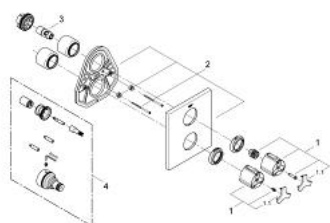

19 307 000 ALLURE THERMOSTATIC SHOWER MIXER

PRODUCT DESCRIPTION

- set for final installation for
- 34 211 000
- without concealed body
- GROHE StarLight chrome finish
- metal escutcheon
- metal handles
- volume handle with GROHE EcoButton (economy button with individually adjustable economy stop)
- temperature scale handle with GROHE SafeStop safety stop at 38°C (calibration required)
- escutcheon- and shaft-sealings
- covered fixing

19 307 000 ALLURE THERMOSTATIC SHOWER MIXER

SPARE PARTS, June 2005 – now

1: Handle (Spare part-nr. 47784000)

1.1: Cover Cap (Spare part-nr. 0635600M)

2: Escutcheon (Spare part-nr. 47785000)

3: Temperature limiter (Spare part-nr. 10093000)

4: Extension set 27.5 mm (Spare part-nr. 47200000)*

* Optional accessories