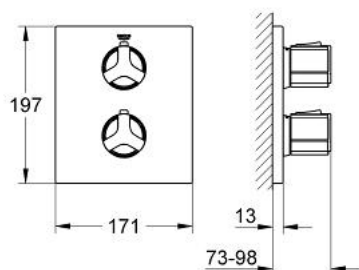

19 307 000 ALLURE THERMOSTATIC SHOWER MIXER

PRODUCT DESCRIPTION

- set for final installation for
- 34 211 000
- without concealed body
- GROHE StarLight chrome finish
- metal escutcheon
- metal handles
- volume handle with GROHE EcoButton (economy button with individually adjustable economy stop)
- temperature scale handle with GROHE SafeStop safety stop at 38°C (calibration required)
- escutcheon- and shaft-sealings
- covered fixing

19 307 000 ALLURE THERMOSTATIC SHOWER MIXER

SPARE PARTS, June 2005 – now

1: Handle (Spare part-nr. 47784000)

1.1: Cover Cap (Spare part-nr. 0635600M)

2: Escutcheon (Spare part-nr. 47785000)

3: Temperature limiter (Spare part-nr. 10093000)

4: Extension set 27.5 mm (Spare part-nr. 47200000)*

* Optional accessories