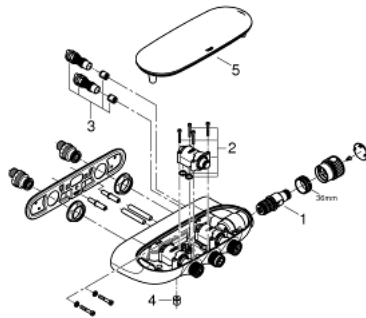

### PRODUCT DESCRIPTION

- wall mounted
- GROHE CoolTouch prevents scalding on hot surfaces
- GROHE StarLight chrome finish
- GROHE TurboStat compact cartridge with wax thermoelement
- GROHE ProGrip with knurl structure
- GROHE SafeStop safety button at 38°C ( calibration required )
- GROHE SafeStop Plus optional temperature limiter at 43°C included
- GROHE EcoJoy technology for less water and perfect flow
- GROHE SmartControl push for ON-OFF, turn for volume adjustment from EcoJoy to full flow
- exchangeable symbols
- GROHE EasyReach shower tray
- shower bottom outlet 1/2"
- multiple outlets can be run simultaneously
- protected against backflow
- requires concealed body 26 449 000 – to be ordered separately

### SPARE PARTS, October 2018 – now

- 1: Thermostatic compact cartridge 1/2" (Spare part-nr. 47439000)
- 2: Cartridge (Spare part-nr. 48297000)
- 3: Non-return valve (Spare part-nr. 4901000M)
- 4: Non-return valve (Spare part-nr. 08565000)
- 5: cover (Spare part-nr. 48482000)
- 6: Socket Spanner (Spare part-nr. 49059000)\*
- 7: GROHE TurboStat cartridge 1/2" (Spare part-nr. 47175000)\*