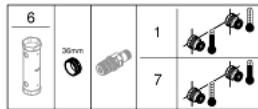

34 713 000 GROHTHERM SMARTCONTROL COMBI THERMOSTATIC SHOWER MIXER WITH 3 VALVES, EXPOSED/CONCEALED

SPARE PARTS, October 2018 – now

- 1: Thermostatic compact cartridge 1/2" (Spare part-nr. 47439000)
- 2: Cartridge (Spare part-nr. 48297000)
- 3: Non-return valve (Spare part-nr. 4901000M)
- 4: Non-return valve (Spare part-nr. 08565000)
- 5: cover (Spare part-nr. 48482000)
- 6: Socket Spanner (Spare part-nr. 49059000)*
- 7: GROHE TurboStat cartridge 1/2" (Spare part-nr. 47175000)*

* Optional accessories