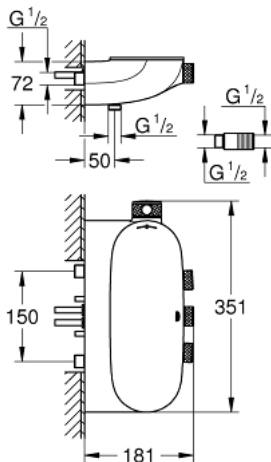

### PRODUCT DESCRIPTION

- wall mounted
- GROHE CoolTouch prevents scalding on hot surfaces
- GROHE StarLight chrome finish
- GROHE TurboStat compact cartridge with wax thermoelement
- GROHE ProGrip with knurl structure
- GROHE SafeStop safety button at 38°C ( calibration required )
- GROHE SafeStop Plus optional temperature limiter at 43°C included
- GROHE EcoJoy technology for less water and perfect flow
- GROHE SmartControl push for ON-OFF, turn for volume adjustment from EcoJoy to full flow
- exchangeable symbols
- GROHE EasyReach shower tray
- shower bottom outlet 1/2"
- multiple outlets can be run simultaneously
- protected against backflow
- requires concealed body 26 449 000 – to be ordered separately

### SPARE PARTS, October 2018 – now

- 1: Thermostatic compact cartridge 1/2" (Spare part-nr. 47439000)
- 2: Cartridge (Spare part-nr. 48297000)
- 3: Non-return valve (Spare part-nr. 4901000M)
- 4: Non-return valve (Spare part-nr. 08565000)
- 5: cover (Spare part-nr. 48482000)
- 6: Socket Spanner (Spare part-nr. 49059000)\*
- 7: GROHE TurboStat cartridge 1/2" (Spare part-nr. 47175000)\*