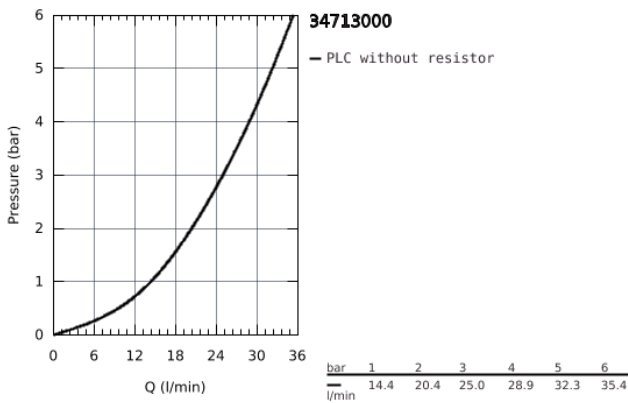

## 34 713 000 GROHTHERM SMARTCONTROL COMBI THERMOSTATIC SHOWER MIXER WITH 3 VALVES, EXPOSED/CONCEALED

### PRODUCT DESCRIPTION

- wall mounted
- GROHE CoolTouch prevents scalding on hot surfaces
- GROHE StarLight chrome finish
- GROHE TurboStat compact cartridge with wax thermoelement
- GROHE ProGrip with knurl structure
- GROHE SafeStop safety button at 38°C ( calibration required )
- GROHE SafeStop Plus optional temperature limiter at 43°C included
- GROHE EcoJoy technology for less water and perfect flow
- GROHE SmartControl push for ON-OFF, turn for volume adjustment from EcoJoy to full flow
- exchangeable symbols
- GROHE EasyReach shower tray
- shower bottom outlet 1/2"
- multiple outlets can be run simultaneously
- protected against backflow
- requires concealed body 26 449 000 – to be ordered separately