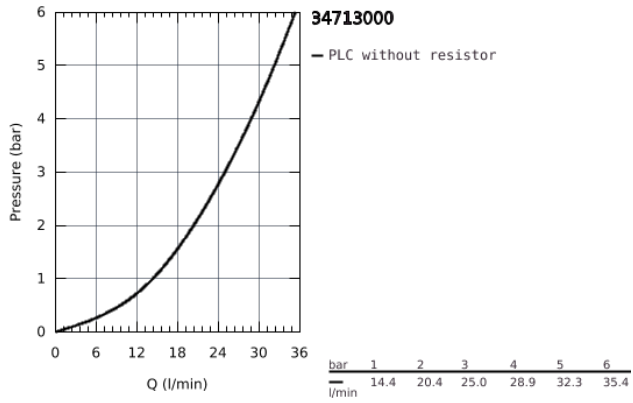

34 713 000 **GROHTHERM SMARTCONTROL COMBI THERMOSTATIC SHOWER MIXER
WITH 3 VALVES, EXPOSED/CONCEALED**