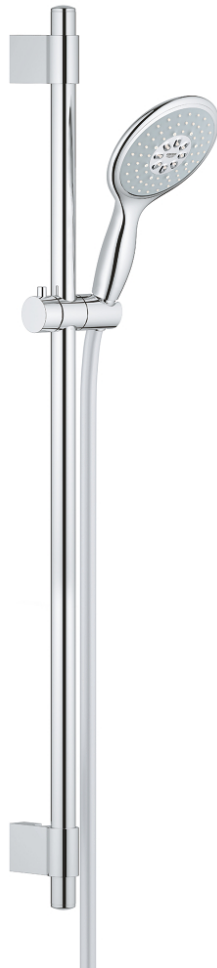

## 27 738 000 **POWER&SOUL 130 SHOWER RAIL SET 4+ SPRAYS**

### PRODUCT DESCRIPTION

- Consisting of:
- hand shower Power&Soul 130 (27 573 000)
- shower rail 900 mm (27 785)
- with wall holders made of metal
- Silverflex shower hose 1750 mm (28 388 000)
- GROHE EcoJoy 9.5 l/min flow limiter
- GROHE DreamSpray perfect spray pattern
- GROHE StarLight chrome finish
- GROHE FastFixation Plus adjustable distance between brackets, to adapt to existing holes
- SpeedClean anti-limescale system
- Inner WaterGuide for a longer life
- Twistfree preventing the hose from twisting
- suitable for instantaneous heater
- min. recommended pressure 1.0 bar

## 27 738 000 **POWER&SOUL 130 SHOWER RAIL SET 4+ SPRAYS**

**SPARE PARTS**, March 2011 – now

- 1: Cover Cap (Spare part-nr. 45922000)
  - 2: Sliding piece (Spare part-nr. 48177000)
  - 3: Outlet shower holder (Spare part-nr. 48333000)
  - 4: Strainer (Spare part-nr. 0700200M)
  - 5: Spacer (Spare part-nr. 45914XE0)\*
- \* Optional accessories