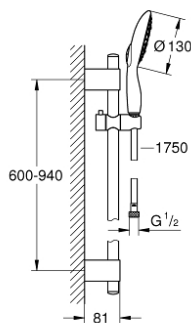

## 27 738 000 **POWER&SOUL 130 SHOWER RAIL SET 4+ SPRAYS**

### PRODUCT DESCRIPTION

- Consisting of:
- hand shower Power&Soul 130 (27 573 000)
- shower rail 900 mm (27 785)
- with wall holders made of metal
- Silverflex shower hose 1750 mm (28 388 000)
- GROHE EcoJoy 9.5 l/min flow limiter
- GROHE DreamSpray perfect spray pattern
- GROHE StarLight chrome finish
- GROHE FastFixation Plus adjustable distance between brackets, to adapt to existing holes
- SpeedClean anti-limescale system
- Inner WaterGuide for a longer life
- Twistfree preventing the hose from twisting
- suitable for instantaneous heater
- min. recommended pressure 1.0 bar

## 27 738 000 **POWER&SOUL 130 SHOWER RAIL SET 4+ SPRAYS**

**SPARE PARTS**, March 2011 – now

- 1: Cover Cap (Spare part-nr. 45922000)
  - 2: Sliding piece (Spare part-nr. 48177000)
  - 3: Outlet shower holder (Spare part-nr. 48333000)
  - 4: Strainer (Spare part-nr. 0700200M)
  - 5: Spacer (Spare part-nr. 45914XE0)\*
- \* Optional accessories