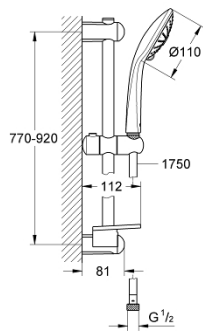

27 226 GL1 EUPHORIA 110 MASSAGE SHOWER RAIL SET 3 SPRAYS

PRODUCT DESCRIPTION

- Consisting of:
- hand shower Massage (27 221 000)
- shower rail 900 mm (27 500)
- Silverflex shower hose 1750 mm (28 388 000)
- GROHE EasyReach tray (27 596)
- GROHE DreamSpray perfect spray pattern
- GROHE StarLight finish
- GROHE SprayDimmer (Stepless flow rate reduction)
- GROHE FastFixation (upper bracket adjustable to adapt to existing holes)
- SpeedClean anti-limescale system
- Inner WaterGuide for a longer life
- Twistfree preventing the hose from twisting
- suitable for instantaneous heater

27 226 GL1 EUPHORIA 110 MASSAGE SHOWER RAIL SET 3 SPRAYS