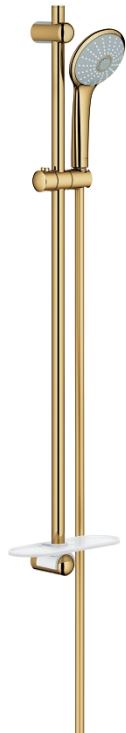

27 226 GL1 EUPHORIA 110 MASSAGE SHOWER RAIL SET 3 SPRAYS

PRODUCT DESCRIPTION

- Consisting of:
- hand shower Massage (27 221 000)
- shower rail 900 mm (27 500)
- Silverflex shower hose 1750 mm (28 388 000)
- GROHE EasyReach tray (27 596)
- GROHE DreamSpray perfect spray pattern
- GROHE StarLight finish
- GROHE SprayDimmer (Stepless flow rate reduction)
- GROHE FastFixation (upper bracket adjustable to adapt to existing holes)
- SpeedClean anti-limescale system
- Inner WaterGuide for a longer life
- Twistfree preventing the hose from twisting
- suitable for instantaneous heater

27 226 GL1 EUPHORIA 110 MASSAGE SHOWER RAIL SET 3 SPRAYS