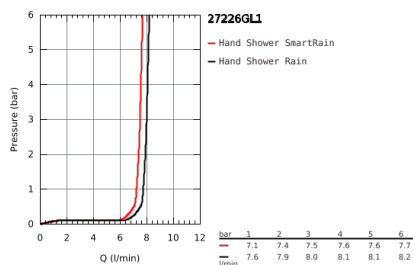

27 226 GL1 EUPHORIA 110 MASSAGE SHOWER RAIL SET 3 SPRAYS

PRODUCT DESCRIPTION

- Consisting of:
- hand shower Massage (27 221 000)
- shower rail 900 mm (27 500)
- Silverflex shower hose 1750 mm (28 388 000)
- GROHE EasyReach tray (27 596)
- GROHE DreamSpray perfect spray pattern
- GROHE StarLight finish
- GROHE SprayDimmer (Stepless flow rate reduction)
- GROHE FastFixation (upper bracket adjustable to adapt to existing holes)
- SpeedClean anti-limescale system
- Inner WaterGuide for a longer life
- Twistfree preventing the hose from twisting
- suitable for instantaneous heater