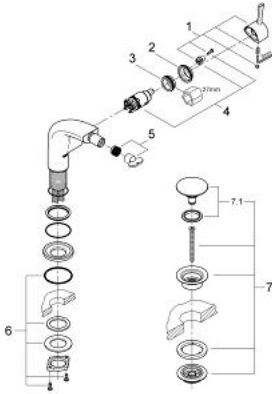

32 695 000 **GROHE ONDUS BIDET MIXER**
M-SIZE

SPARE PARTS, February 2008 – now

- 1: Lever (Spare part-nr. 46626000)
- 2: Shield for cross handle (Spare part-nr. 46581000)
- 3: retaining ring (Spare part-nr. 07419000)
- 4: Cartridge (Spare part-nr. 46580000)
- 5: Flow restrictor (Spare part-nr. 13989000)
- 6: Shank mounting kit (Spare part-nr. 46078000)
- 7: Waste set with push-open plug (Spare part-nr. 65807000)
- 7.1: Nipple (Spare part-nr. 45986000)