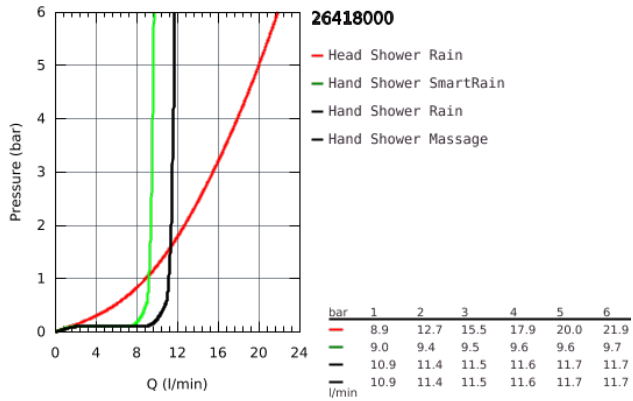

26 418 000 EUPHORIA SYSTEM 180 E SHOWER SYSTEM WITH THERMOSTAT FOR WALL MOUNTING