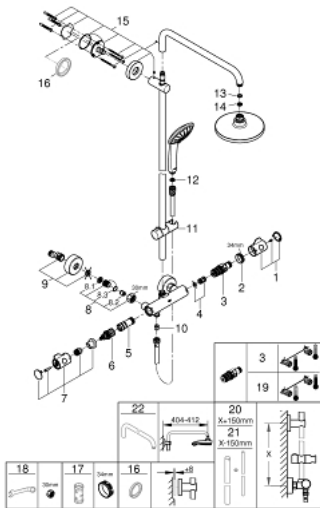

26 418 000 EUPHORIA SYSTEM 180 E SHOWER SYSTEM WITH THERMOSTAT FOR WALL MOUNTING

SPARE PARTS, July 2016 – now

1. 1: Temperature control handle (Spare part-nr. 47981000)
   - 2: retaining ring (Spare part-nr. 47743000)
   - 3: Thermostatic compact cartridge 1/2" (Spare part-nr. 47439000)
   - 4: Sound absorber (Spare part-nr. 47398000)
   - 5: Water flow (Spare part-nr. 47751000)
   - 6: Aquadimmer (Spare part-nr. 12433000)
   - 7: Shut-off handle Aquadimmer (Spare part-nr. 49056000)
   - 8: Non-return valve (Spare part-nr. 47189000)
   - 8.1: Filter (Spare part-nr. 0726400M)
   - 8.2: Non-return valve (Spare part-nr. 08565000)
   - 8.3: O-Ring Ø17 x Ø2 (Spare part-nr. 0305500M)
   - 9: S-union (Spare part-nr. 12662000)
   - 10: Non-return valve (Spare part-nr. 08565000)
   - 11: Sliding piece (Spare part-nr. 12140000)
   - 12: Strainer (Spare part-nr. 0700200M)
   - 13: Fibre seal dia. Ø 18,5 x Ø 12 x 2 (Spare part-nr. 0138900M)
   - 14: Strainer (Spare part-nr. 48007000)
   - 15: Outlet shower holder (Spare part-nr. 48279000)
   - 16: Spacer (Spare part-nr. 27180000)*
   - 17: Socket Spanner (Spare part-nr. 19332000)*
   - 18: Special Spanner (Spare part-nr. 19377000)*
   - 19: GROHE TurboStat cartridge 1/2" (Spare part-nr. 47175000)*
   - 20: Shower system pipe for retrofitting (Spare part-nr. 48053000)*
   - 21: Shower system pipe for retrofitting (Spare part-nr. 48054000)*
   - 22: Shower arm for shower systems (Spare part-nr. 14047000)*
2. Optional accessories