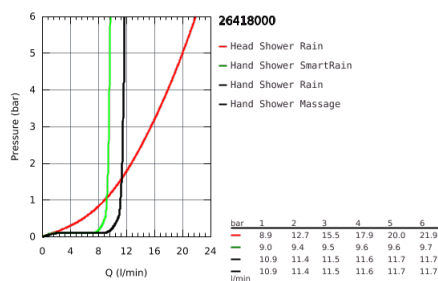

26 418 000 EUPHORIA SYSTEM 180 E SHOWER SYSTEM WITH THERMOSTAT FOR WALL MOUNTING

PRODUCT DESCRIPTION

- Consisting of:
- horizontal swivable 450 mm projection shower arm
- exposed thermostatic shower with Aquadimmer function
- with ergonomic handles
- allows change between:
- head shower Euphoria Cosmopolitan 180 (27 491 000)
- Rain spray pattern
- with ball joint
- rotation angle $\pm 15^\circ$
- hand shower Euphoria 110 Massage (27 221 000)
- adjustable height via gliding element
- Silverflex shower hose 1750 mm (28 388 000)
- GROHE TurboStat compact cartridge with wax thermoelement
- GROHE SafeStop safety button at 38°C (calibration required)
- GROHE SafeStop Plus optional temperature limiter at 43°C included
- GROHE DreamSpray perfect spray pattern
- GROHE StarLight chrome finish
- SpeedClean anti-limescale system
- Inner WaterGuide for a longer life
- Twistfree preventing the hose from twisting
- suitable for instantaneous heaters from 18 kW/h
- minimum flow rate 7 l/min.