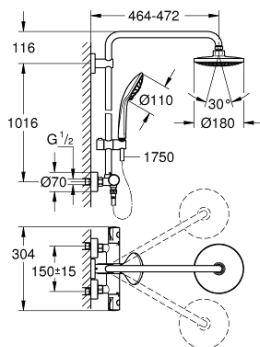

26 418 000 EUPHORIA SYSTEM 180 E SHOWER SYSTEM WITH THERMOSTAT FOR WALL MOUNTING

PRODUCT DESCRIPTION

- Consisting of:
- horizontal swivable 450 mm projection shower arm
- exposed thermostatic shower with Aquadimmer function
- with ergonomic handles
- allows change between:
- head shower Euphoria Cosmopolitan 180 (27 491 000)
- Rain spray pattern
- with ball joint
- rotation angle $\pm 15^\circ$
- hand shower Euphoria 110 Massage (27 221 000)
- adjustable height via gliding element
- Silverflex shower hose 1750 mm (28 388 000)
- GROHE TurboStat compact cartridge with wax thermoelement
- GROHE SafeStop safety button at 38°C (calibration required)
- GROHE SafeStop Plus optional temperature limiter at 43°C included
- GROHE DreamSpray perfect spray pattern
- GROHE StarLight chrome finish
- SpeedClean anti-limescale system
- Inner WaterGuide for a longer life
- Twistfree preventing the hose from twisting
- suitable for instantaneous heaters from 18 kW/h
- minimum flow rate 7 l/min.