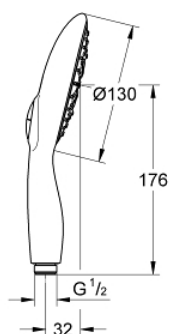

27 672 000 **POWER&SOUL 130 HAND SHOWER 4+ SPRAYS**

PRODUCT DESCRIPTION

- GROHE Rain 0°, Rain, Bokoma Spray, Jet
- GROHE DreamSpray perfect spray pattern
- GROHE One-click showering push button spray selection
- GROHE StarLight chrome finish
- SpeedClean anti-limescale system
- Inner WaterGuide for a longer life
- Universal Mounting System. Fits all standard shower hoses
- min. recommended pressure 1.0 bar

Pure Freude
an Wasser

27 672 000 **POWER&SOUL 130 HAND SHOWER 4+ SPRAYS**

SPARE PARTS, November 2010 – now

1: Strainer (Spare part-nr. 0700200M)