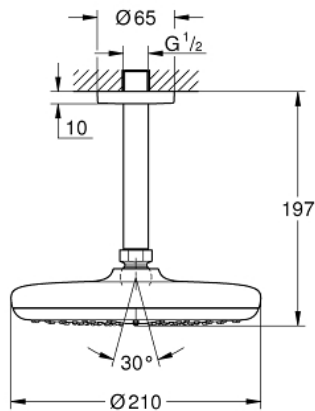

## 26 413 000 TEMPESTA 210 HEAD SHOWER SET CEILING 142 MM, 1 SPRAY

### PRODUCT DESCRIPTION

- Consisting of:
- head shower Tempesta 210 (26 408)
- 1 spray pattern:
- Rain
- Rainshower shower arm ceiling 142 mm (28 724 000)
- GROHE DreamSpray perfect spray pattern
- GROHE StarLight chrome finish
- SpeedClean anti-limescale system
- Inner WaterGuide for a longer life
- suitable for instantaneous heater

### SPARE PARTS, July 2016 – now

- 1: Fibre seal dia. Ø 18,5 x Ø 12 x 2 (Spare part-nr. 0138900M)
- 2: Strainer (Spare part-nr. 48007000)
- 3: Escutcheon (Spare part-nr. 11741000)