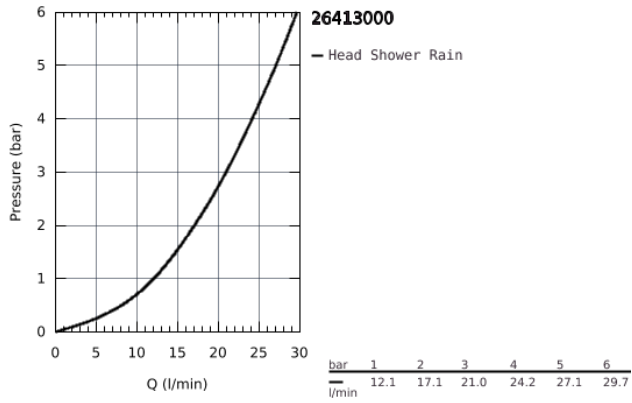

## 26 413 000 TEMPESTA 210 HEAD SHOWER SET CEILING 142 MM, 1 SPRAY

### PRODUCT DESCRIPTION

- Consisting of:
- head shower Tempesta 210 (26 408)
- 1 spray pattern:
- Rain
- Rainshower shower arm ceiling 142 mm (28 724 000)
- GROHE DreamSpray perfect spray pattern
- GROHE StarLight chrome finish
- SpeedClean anti-limescale system
- Inner WaterGuide for a longer life
- suitable for instantaneous heater

26 413 000 **TEMPESTA 210 HEAD SHOWER SET CEILING 142 MM, 1 SPRAY**