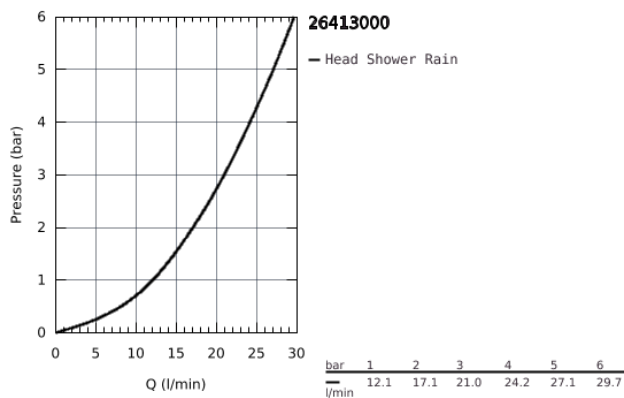

## 26 413 000 TEMPESTA 210 HEAD SHOWER SET CEILING 142 MM, 1 SPRAY

### PRODUCT DESCRIPTION

- Consisting of:
- head shower Tempesta 210 (26 408)
- 1 spray pattern:
- Rain
- Rainshower shower arm ceiling 142 mm (28 724 000)
- GROHE DreamSpray perfect spray pattern
- GROHE StarLight chrome finish
- SpeedClean anti-limescale system
- Inner WaterGuide for a longer life
- suitable for instantaneous heater

26 413 000 **TEMPESTA 210 HEAD SHOWER SET CEILING 142 MM, 1 SPRAY**