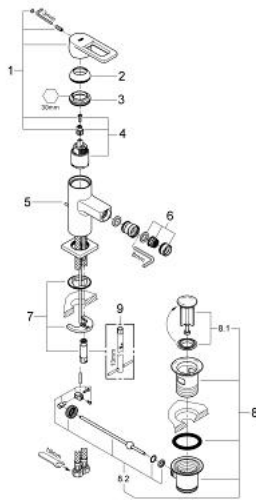

32 636 000 **QUADRA BIDET MIXER 1/2"**  
**S-SIZE**

**PRODUCT DESCRIPTION**

- monobloc installation
- GROHE SilkMove 35 mm ceramic cartridge
- GROHE StarLight chrome finish
- rapid installation system
- ball-joint mousseur
- pop-up waste set 1 1/4"
- flexible connection hoses

32 636 000 **QUADRA BIDET MIXER 1/2"**  
**S-SIZE**

**SPARE PARTS**, August 2012 – now

- 1: Lever (Spare part-nr. 46637000)
  - 2: Shield for cross handle (Spare part-nr. 46116000)
  - 3: Screw coupling (Spare part-nr. 46460000)
  - 4: Cartridge (Spare part-nr. 46374000)
  - 5: Pop-up rod (Spare part-nr. 46739000)
  - 6: Flow restrictor (Spare part-nr. 13929000)
  - 7: Shank mounting kit (Spare part-nr. 46671000)
  - 8: Pop-up waste set 1 1/4" (Spare part-nr. 28910000)
  - 8.1: Chrome bath plug (Spare part-nr. 07182000)
  - 8.2: Eccentric rod (Spare part-nr. 07052000)
  - 9: Mounting wrench (Spare part-nr. 19017000)\*
- \* Optional accessories