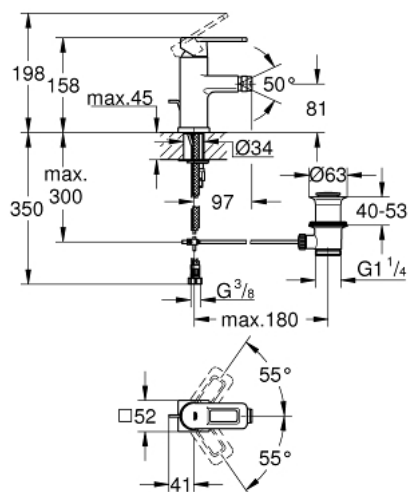

32 636 000 **QUADRA BIDET MIXER 1/2"**  
**S-SIZE**

**PRODUCT DESCRIPTION**

- monobloc installation
- GROHE SilkMove 35 mm ceramic cartridge
- GROHE StarLight chrome finish
- rapid installation system
- ball-joint mousseur
- pop-up waste set 1 1/4"
- flexible connection hoses

32 636 000 **QUADRA BIDET MIXER 1/2"**  
**S-SIZE**

**SPARE PARTS**, August 2012 – now

- 1: Lever (Spare part-nr. 46637000)
  - 2: Shield for cross handle (Spare part-nr. 46116000)
  - 3: Screw coupling (Spare part-nr. 46460000)
  - 4: Cartridge (Spare part-nr. 46374000)
  - 5: Pop-up rod (Spare part-nr. 46739000)
  - 6: Flow restrictor (Spare part-nr. 13929000)
  - 7: Shank mounting kit (Spare part-nr. 46671000)
  - 8: Pop-up waste set 1 1/4" (Spare part-nr. 28910000)
  - 8.1: Chrome bath plug (Spare part-nr. 07182000)
  - 8.2: Eccentric rod (Spare part-nr. 07052000)
  - 9: Mounting wrench (Spare part-nr. 19017000)\*
- \* Optional accessories