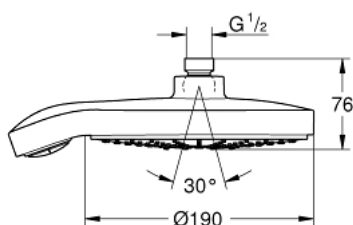

27 764 LS0 **POWER&SOUL COSMOPOLITAN 190 WALL HOLDER SET 4+ SPRAYS**

PRODUCT DESCRIPTION

- GROHE Rain O², Rain, Bokoma Spray, Jet
- Ø 190 mm
- ball joint with turning angle $\pm 15^\circ$
- connection thread 1/2"
- GROHE DreamSpray perfect spray pattern
- GROHE One-click showeringpush button spray selection
- GROHE StarLight chrome finish
- SpeedClean anti-limescale system
- Inner WaterGuide for a longer life
- suitable for instantaneous heater

27 764 LS0 **POWER&SOUL COSMOPOLITAN 190 WALL HOLDER SET 4+ SPRAYS**

SPARE PARTS, September 2013 – now

1: Fibre seal dia. Ø 18,5 x Ø 12 x 2 (Spare part-nr. 0138900M)

2: Strainer (Spare part-nr. 0676800M)