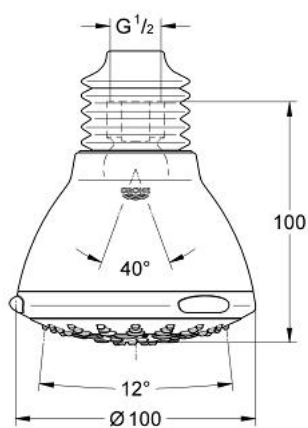

28 397 000 MOVARIO 100 FIVE HEAD SHOWER 5 SPRAYS

PRODUCT DESCRIPTION

- Wide spray / Needle Jet / Rain / Massage / Champagne spray
- ball-joint
- GROHE StarLight chrome finish
- SpeedClean anti-limescale system

28 397 000 MOVARIO 100 FIVE HEAD SHOWER 5 SPRAYS

SPARE PARTS, August 2006 – now

1: Bellow (Spare part-nr. 45199B10)

2: Fibre seal dia. \varnothing 18,5 x \varnothing 12 x 2 (Spare part-nr. 0138900M)

3: Strainer (Spare part-nr. 0676800M)