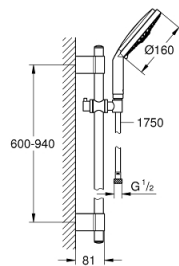

28 763 001 RAINSHOWER COSMOPOLITAN 160 SHOWER RAIL SET 4 SPRAYS

PRODUCT DESCRIPTION

- Consisting of:
- hand shower Cosmopolitan (28 756 000)
- shower rail 900 mm (28 819 001)
- with wall holders made of metal
- Silverflex shower hose 1750 mm (28 388 000)
- GROHE StarLight chrome finish
- GROHE FastFixation Plus adjustable distance between brackets, to adapt to existing holes
- Inner WaterGuide for a longer life
- Twistfree preventing the hose from twisting

28 763 001 RAINSHOWER COSMOPOLITAN 160 SHOWER RAIL SET 4 SPRAYS

SPARE PARTS, October 2016 – now

- 1: Cover Cap (Spare part-nr. 45922000)
 - 2: Sliding piece (Spare part-nr. 06765000)
 - 3: Outlet shower holder (Spare part-nr. 48333000)
 - 4: Strainer (Spare part-nr. 0700200M)
 - 5: Spacer (Spare part-nr. 45914XE0)*
- * Optional accessories