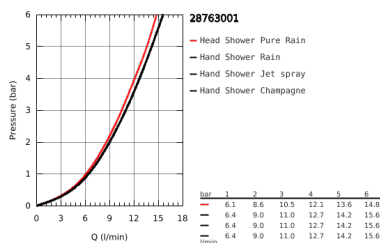

28 763 001 RAINSHOWER COSMOPOLITAN 160 SHOWER RAIL SET 4 SPRAYS

PRODUCT DESCRIPTION

- Consisting of:
- hand shower Cosmopolitan (28 756 000)
- shower rail 900 mm (28 819 001)
- with wall holders made of metal
- Silverflex shower hose 1750 mm (28 388 000)
- GROHE StarLight chrome finish
- GROHE FastFixation Plus adjustable distance between brackets, to adapt to existing holes
- Inner WaterGuide for a longer life
- Twistfree preventing the hose from twisting