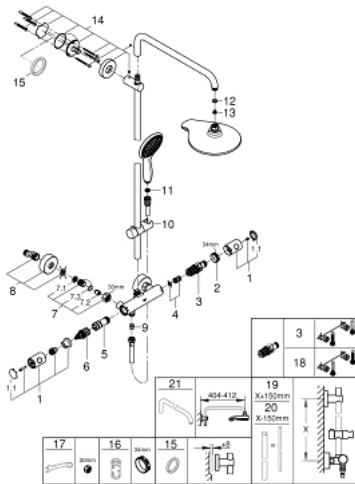

26 186 000 EUPHORIA POWER&SOUL SYSTEM 190 SHOWER SYSTEM WITH THERMOSTAT FOR WALL MOUNTING

SPARE PARTS, February 2017 – now

- 1: Metal handle 1/2" (Spare part-nr. 47984000)
- 1.1: Cover Cap (Spare part-nr. 6458500M)
- 2: retaining ring (Spare part-nr. 47743000)
- 3: Thermostatic compact cartridge 1/2" (Spare part-nr. 47439000)
- 4: Sound absorber (Spare part-nr. 47398000)
- 5: Water flow (Spare part-nr. 47751000)
- 6: Aquadimmer (Spare part-nr. 12433000)
- 7: Non-return valve (Spare part-nr. 47189000)
- 7.1: Filter (Spare part-nr. 0726400M)
- 7.2: Non-return valve (Spare part-nr. 08565000)
- 7.3: O-Ring Ø17 x Ø2 (Spare part-nr. 0305500M)
- 8: S-union (Spare part-nr. 12662000)
- 9: Non-return valve (Spare part-nr. 08565000)
- 10: Sliding piece (Spare part-nr. 12140000)
- 11: Strainer (Spare part-nr. 0700200M)
- 12: Fibre seal dia. Ø 18,5 x Ø 12 x 2 (Spare part-nr. 0138900M)
- 13: Strainer (Spare part-nr. 0676800M)
- 14: Outlet shower holder (Spare part-nr. 48279000)
- 15: Spacer (Spare part-nr. 27180000)*
- 16: Socket Spanner (Spare part-nr. 19332000)*
- 17: Special Spanner (Spare part-nr. 19377000)*
- 18: GROHE TurboStat cartridge 1/2" (Spare part-nr. 47175000)*
- 19: Shower system pipe for retrofitting (Spare part-nr. 48053000)*
- 20: Shower system pipe for retrofitting (Spare part-nr. 48054000)*
- 21: Shower arm for shower systems (Spare part-nr. 14047000)*

* Optional accessories