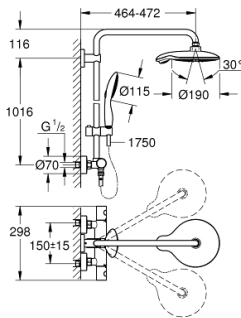

26 186 000 EUPHORIA POWER&SOUL SYSTEM 190 SHOWER SYSTEM WITH THERMOSTAT FOR WALL MOUNTING

PRODUCT DESCRIPTION

- Consisting of:
 - horizontal swivable 450 mm projection shower arm
 - Grotherm 1000 Cosmopolitan exposed thermostat with Aquadimmer function
- allows change between:
 - head shower Power&Soul 190
 - 4+ spray patterns:
 - GROHE Rain 0°, Rain, Bokoma Spray, Jet
 - with ball joint
 - rotation angle $\pm 15^\circ$
 - hand shower Power&Soul 115 (27 671 000)
 - adjustable height via gliding element (12 140 000)
 - Silverflex shower hose 1750 mm (28 388 000)
 - GROHE TurboStat compact cartridge with wax thermoelement
 - GROHE SafeStop safety button at 38°C (calibration required)
 - GROHE SafeStop Plus optional temperature limiter at 43°C included
 - GROHE DreamSpray perfect spray pattern
 - GROHE One-click showeringpush button spray selection
 - GROHE StarLight chrome finish
 - SpeedClean anti-limescale system
 - Inner WaterGuide for a longer life
 - Twistfree preventing the hose from twisting
 - suitable for instantaneous heaters from 18 kW/h
 - minimum flow rate 7 l/min.
 - optional upgrade: GROHE EasyReach tray (26 362)