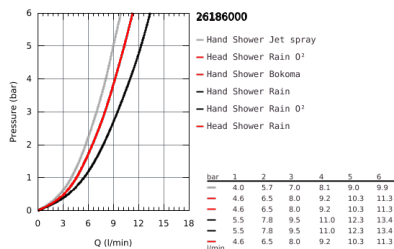

26 186 000 EUPHORIA POWER&SOUL SYSTEM 190 SHOWER SYSTEM WITH THERMOSTAT FOR WALL MOUNTING

PRODUCT DESCRIPTION

- Consisting of:
 - horizontal swivable 450 mm projection shower arm
 - Grotherm 1000 Cosmopolitan exposed thermostat with Aquadimmer function
- allows change between:
 - head shower Power&Soul 190
 - 4+ spray patterns:
 - GROHE Rain 0°, Rain, Bokoma Spray, Jet
 - with ball joint
 - rotation angle $\pm 15^\circ$
 - hand shower Power&Soul 115 (27 671 000)
 - adjustable height via gliding element (12 140 000)
 - Silverflex shower hose 1750 mm (28 388 000)
 - GROHE TurboStat compact cartridge with wax thermoelement
 - GROHE SafeStop safety button at 38°C (calibration required)
 - GROHE SafeStop Plus optional temperature limiter at 43°C included
 - GROHE DreamSpray perfect spray pattern
 - GROHE One-click showeringpush button spray selection
 - GROHE StarLight chrome finish
 - SpeedClean anti-limescale system
 - Inner WaterGuide for a longer life
 - Twistfree preventing the hose from twisting
 - suitable for instantaneous heaters from 18 kW/h
 - minimum flow rate 7 l/min.
 - optional upgrade: GROHE EasyReach tray (26 362)