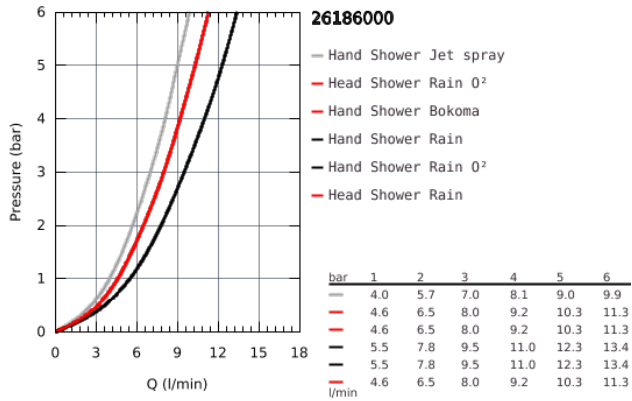

26 186 000 EUPHORIA POWER&SOUL SYSTEM 190 SHOWER SYSTEM WITH THERMOSTAT FOR WALL MOUNTING