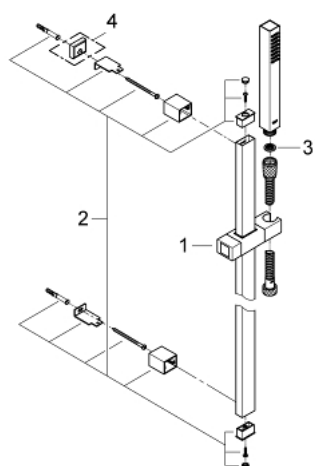

27 890 000 EUPHORIA CUBE+ STICK SHOWER RAIL SET 1 SPRAY

PRODUCT DESCRIPTION

- Consisting of:
- hand shower, metal
- shower rail 900 mm (27 841)
- metal shower hose 1750 mm (28 025)
- GROHE EcoJoy 9.5 l/min flow limiter
- GROHE DreamSpray perfect spray pattern
- GROHE StarLight chrome finish
- SpeedClean anti-limescale system
- Inner WaterGuide for a longer life
- Twistfree preventing the hose from twisting

27 890 000 **EUPHORIA CUBE+ STICK SHOWER RAIL SET 1 SPRAY**

SPARE PARTS, October 2011 – now

- 1: Sliding piece (Spare part-nr. 48180000)
- 2: Outlet shower holder (Spare part-nr. 48179000)
- 3: Strainer (Spare part-nr. 0700200M)
- 4: Spacer (Spare part-nr. 27845000)*