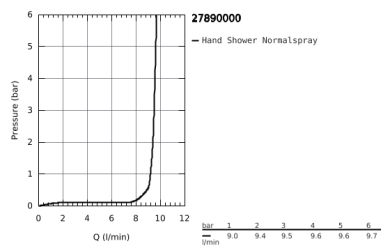

27 890 000 EUPHORIA CUBE+ STICK SHOWER RAIL SET 1 SPRAY

PRODUCT DESCRIPTION

- Consisting of:
- hand shower, metal
- shower rail 900 mm (27 841)
- metal shower hose 1750 mm (28 025)
- GROHE EcoJoy 9.5 l/min flow limiter
- GROHE DreamSpray perfect spray pattern
- GROHE StarLight chrome finish
- SpeedClean anti-limescale system
- Inner WaterGuide for a longer life
- Twistfree preventing the hose from twisting