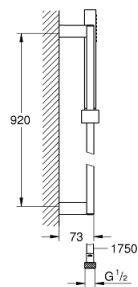

27 890 000 EUPHORIA CUBE+ STICK SHOWER RAIL SET 1 SPRAY

PRODUCT DESCRIPTION

- Consisting of:
- hand shower, metal
- shower rail 900 mm (27 841)
- metal shower hose 1750 mm (28 025)
- GROHE EcoJoy 9.5 l/min flow limiter
- GROHE DreamSpray perfect spray pattern
- GROHE StarLight chrome finish
- SpeedClean anti-limescale system
- Inner WaterGuide for a longer life
- Twistfree preventing the hose from twisting

27 890 000 **EUPHORIA CUBE+ STICK SHOWER RAIL SET 1 SPRAY**

SPARE PARTS, October 2011 – now

- 1: Sliding piece (Spare part-nr. 48180000)
- 2: Outlet shower holder (Spare part-nr. 48179000)
- 3: Strainer (Spare part-nr. 0700200M)
- 4: Spacer (Spare part-nr. 27845000)*