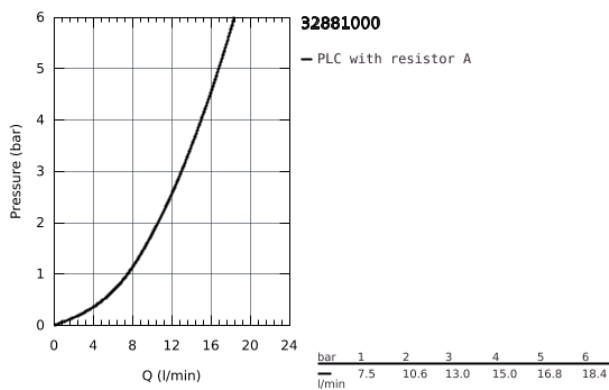

32 881 000 **EUROECO BASIN MIXER 1/2"**  
**S-SIZE**

**PRODUCT DESCRIPTION**

- monobloc installation
- metal lever
- GROHE SilkMove 35 mm ceramic cartridge
- GROHE StarLight chrome finish
- flow limiter 9 l/min.
- rapid installation system
- mousseur
- retractable chain

- optional temperature limiter (46 375 000)

32 881 000 EUROECO BASIN MIXER 1/2"  
S-SIZE

**SPARE PARTS**, August 2016 – now

- 1: Lever (Spare part-nr. 46644000)
- 2: Shield for cross handle (Spare part-nr. 46436000)
- 3: Screw coupling (Spare part-nr. 46460000)
- 4: Cartridge (Spare part-nr. 46374000)
- 5: Flow restrictor (Spare part-nr. 13929000)
- 6: Shank mounting kit (Spare part-nr. 46671000)
- 7: Chain support (Spare part-nr. 06815000)
- 8: Temperature limiter (Spare part-nr. 46375000)\*
- 9: Mounting wrench (Spare part-nr. 19017000)\*
- 10: Socket Spanner (Spare part-nr. 19332000)\*