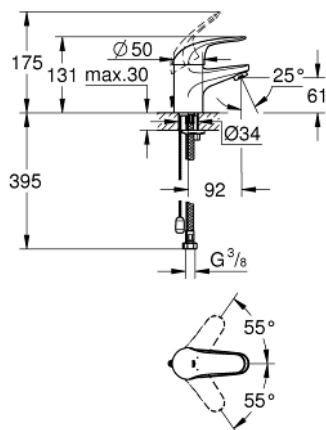

32 881 000 **EUROECO BASIN MIXER 1/2"**  
**S-SIZE**

**PRODUCT DESCRIPTION**

- monobloc installation
- metal lever
- GROHE SilkMove 35 mm ceramic cartridge
- GROHE StarLight chrome finish
- flow limiter 9 l/min.
- rapid installation system
- mousseur
- retractable chain

- optional temperature limiter (46 375 000)

32 881 000 EUROECO BASIN MIXER 1/2"  
S-SIZE

**SPARE PARTS**, August 2016 – now

- 1: Lever (Spare part-nr. 46644000)
- 2: Shield for cross handle (Spare part-nr. 46436000)
- 3: Screw coupling (Spare part-nr. 46460000)
- 4: Cartridge (Spare part-nr. 46374000)
- 5: Flow restrictor (Spare part-nr. 13929000)
- 6: Shank mounting kit (Spare part-nr. 46671000)
- 7: Chain support (Spare part-nr. 06815000)
- 8: Temperature limiter (Spare part-nr. 46375000)\*
- 9: Mounting wrench (Spare part-nr. 19017000)\*
- 10: Socket Spanner (Spare part-nr. 19332000)\*