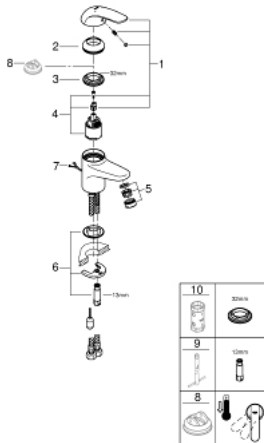

32 881 000 **EUROECO BASIN MIXER 1/2"**  
**S-SIZE**

**PRODUCT DESCRIPTION**

- monobloc installation
- metal lever
- GROHE SilkMove 35 mm ceramic cartridge
- GROHE StarLight chrome finish
- flow limiter 9 l/min.
- rapid installation system
- mousseur
- retractable chain

- optional temperature limiter (46 375 000)

32 881 000 EUROECO BASIN MIXER 1/2"  
S-SIZE

**SPARE PARTS**, August 2016 – now

- 1: Lever (Spare part-nr. 46644000)
- 2: Shield for cross handle (Spare part-nr. 46436000)
- 3: Screw coupling (Spare part-nr. 46460000)
- 4: Cartridge (Spare part-nr. 46374000)
- 5: Flow restrictor (Spare part-nr. 13929000)
- 6: Shank mounting kit (Spare part-nr. 46671000)
- 7: Chain support (Spare part-nr. 06815000)
- 8: Temperature limiter (Spare part-nr. 46375000)\*
- 9: Mounting wrench (Spare part-nr. 19017000)\*
- 10: Socket Spanner (Spare part-nr. 19332000)\*