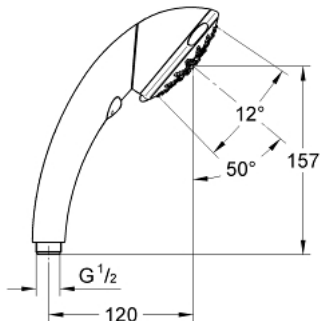

28 393 000 MOVARIO 100 FIVE HAND SHOWER 5 SPRAYS

PRODUCT DESCRIPTION

- Wide spray / Needle Jet / Rain / Massage / Champagne spray
- Rotahead adjustable shower head system
- GROHE EcoJoy 9.5 l/min flow limiter
- GROHE StarLight chrome finish
- SpeedClean anti-limescale system
- Inner WaterGuide for a longer life
- Universal Mounting System. Fits all standard shower hoses
- suitable for instantaneous heater
- minimum flow rate 7.5 l/min.

Pure Freude
an Wasser

28 393 000 **MOVARIO 100 FIVE HAND SHOWER 5 SPRAYS**

SPARE PARTS, June 2007 – now

1: Strainer (Spare part-nr. 0676800M)