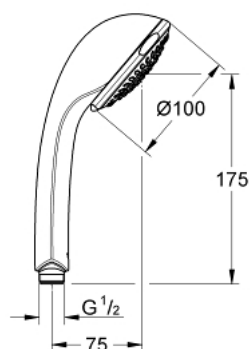

## 28 793 000 RELEXA 100 TRIO HAND SHOWER 3 SPRAYS

### PRODUCT DESCRIPTION

- Wide Spray/ Needle Jet / Rain
- GROHE DreamSpray perfect spray pattern
- GROHE StarLight chrome finish
- SpeedClean anti-limescale system
- Inner WaterGuide for a longer life

Pure Freude  
an Wasser

## 28 793 000 RELEXA 100 TRIO HAND SHOWER 3 SPRAYS

**SPARE PARTS**, June 2005 – now

1: Strainer (Spare part-nr. 0700200M)