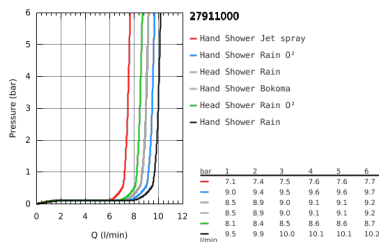

27 911 000 EUPHORIA POWER&SOUL SYSTEM 190 SHOWER SYSTEM WITH DIVERTER FOR WALL MOUNTING

PRODUCT DESCRIPTION

- Consisting of:
- horizontal swivable 450 mm projection shower arm
- change between hand and head shower by using the diverter
- Power&Soul head shower (27 766 000)
- with ball joint
- rotation angle $\pm 15^\circ$
- hand shower Power&Soul 115 (27 671 000)
- adjustable height via gliding element (12 140 000)
- Silverflex shower hose 1750 mm (28 388 000)
- Silverflex shower hose 800 mm
- connection to water supply with 1/2"-thread of the 800 mm shower hose to faucet / wall union
- GROHE DreamSpray perfect spray pattern
- GROHE One-click showeringpush button spray selection
- GROHE StarLight chrome finish
- SpeedClean anti-limescale system
- Inner WaterGuide for a longer life
- Twistfree preventing the hose from twisting
- minimum flow rate 7 l/min.