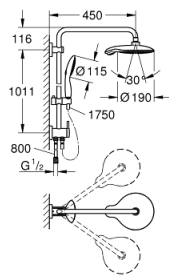

27 911 000 EUPHORIA POWER&SOUL SYSTEM 190 SHOWER SYSTEM WITH DIVERTER FOR WALL MOUNTING

PRODUCT DESCRIPTION

- Consisting of:
- horizontal swivable 450 mm projection shower arm
- change between hand and head shower by using the diverter
- Power&Soul head shower (27 766 000)
- with ball joint
- rotation angle $\pm 15^\circ$
- hand shower Power&Soul 115 (27 671 000)
- adjustable height via gliding element (12 140 000)
- Silverflex shower hose 1750 mm (28 388 000)
- Silverflex shower hose 800 mm
- connection to water supply with 1/2"-thread of the 800 mm shower hose to faucet / wall union
- GROHE DreamSpray perfect spray pattern
- GROHE One-click showeringpush button spray selection
- GROHE StarLight chrome finish
- SpeedClean anti-limescale system
- Inner WaterGuide for a longer life
- Twistfree preventing the hose from twisting
- minimum flow rate 7 l/min.

27 911 000 EUPHORIA POWER&SOUL SYSTEM 190 SHOWER SYSTEM WITH DIVERTER FOR WALL MOUNTING

27 911 000 EUPHORIA POWER&SOUL SYSTEM 190 SHOWER SYSTEM WITH DIVERTER FOR WALL MOUNTING

SPARE PARTS, February 2017 – now

1: Fibre seal dia. \varnothing 18,5 x \varnothing 12 x 2 (Spare part-nr. 0138900M)

2: Strainer (Spare part-nr. 0676800M)

3: Strainer (Spare part-nr. 0700200M)

4: Sliding piece (Spare part-nr. 12140000)

5: Repl.kit f.rotary valve (Spare part-nr. 45915000)

6: Non-return valve (Spare part-nr. 08565000)

7: Outlet shower holder (Spare part-nr. 48279000)

8: Spacer (Spare part-nr. 27180000)*

9: Shower arm for shower systems (Spare part-nr. 14047000)*

* Optional accessories