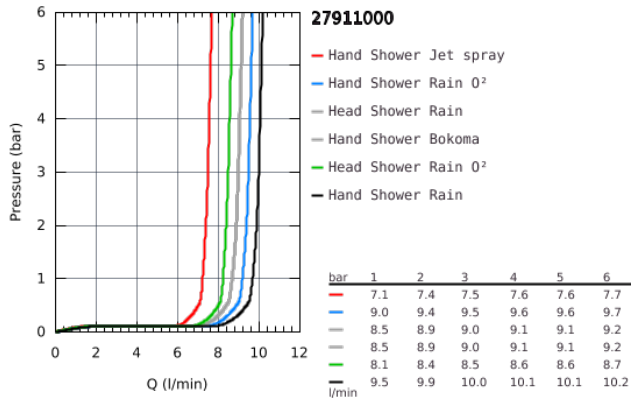

27 911 000 EUPHORIA POWER&SOUL SYSTEM 190 SHOWER SYSTEM WITH DIVERTER FOR WALL MOUNTING

PRODUCT DESCRIPTION

- Consisting of:
- horizontal swivable 450 mm projection shower arm
- change between hand and head shower by using the diverter
- Power&Soul head shower (27 766 000)
- with ball joint
- rotation angle $\pm 15^\circ$
- hand shower Power&Soul 115 (27 671 000)
- adjustable height via gliding element (12 140 000)
- Silverflex shower hose 1750 mm (28 388 000)
- Silverflex shower hose 800 mm
- connection to water supply with 1/2"-thread of the 800 mm shower hose to faucet / wall union
- GROHE DreamSpray perfect spray pattern
- GROHE One-click showeringpush button spray selection
- GROHE StarLight chrome finish
- SpeedClean anti-limescale system
- Inner WaterGuide for a longer life
- Twistfree preventing the hose from twisting
- minimum flow rate 7 l/min.

27 911 000 EUPHORIA POWER&SOUL SYSTEM 190 SHOWER SYSTEM WITH DIVERTER FOR WALL MOUNTING

27 911 000 EUPHORIA POWER&SOUL SYSTEM 190 SHOWER SYSTEM WITH DIVERTER FOR WALL MOUNTING

SPARE PARTS, February 2017 – now