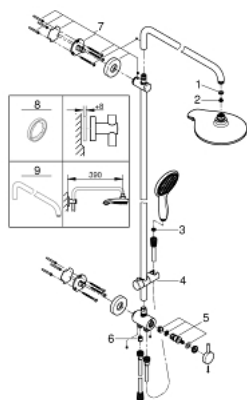

27 911 000 EUPHORIA POWER&SOUL SYSTEM 190 SHOWER SYSTEM WITH DIVERTER FOR WALL MOUNTING

PRODUCT DESCRIPTION

- Consisting of:
- horizontal swivable 450 mm projection shower arm
- change between hand and head shower by using the diverter
- Power&Soul head shower (27 766 000)
- with ball joint
- rotation angle $\pm 15^\circ$
- hand shower Power&Soul 115 (27 671 000)
- adjustable height via gliding element (12 140 000)
- Silverflex shower hose 1750 mm (28 388 000)
- Silverflex shower hose 800 mm
- connection to water supply with 1/2"-thread of the 800 mm shower hose to faucet / wall union
- GROHE DreamSpray perfect spray pattern
- GROHE One-click showeringpush button spray selection
- GROHE StarLight chrome finish
- SpeedClean anti-limescale system
- Inner WaterGuide for a longer life
- Twistfree preventing the hose from twisting
- minimum flow rate 7 l/min.

27 911 000 EUPHORIA POWER&SOUL SYSTEM 190 SHOWER SYSTEM WITH DIVERTER FOR WALL MOUNTING

27 911 000 EUPHORIA POWER&SOUL SYSTEM 190 SHOWER SYSTEM WITH DIVERTER FOR WALL MOUNTING

SPARE PARTS, February 2017 – now

1: Fibre seal dia. \varnothing 18,5 x \varnothing 12 x 2 (Spare part-nr. 0138900M)

2: Strainer (Spare part-nr. 0676800M)

3: Strainer (Spare part-nr. 0700200M)

4: Sliding piece (Spare part-nr. 12140000)

5: Repl.kit f.rotary valve (Spare part-nr. 45915000)

6: Non-return valve (Spare part-nr. 08565000)

7: Outlet shower holder (Spare part-nr. 48279000)

8: Spacer (Spare part-nr. 27180000)*

9: Shower arm for shower systems (Spare part-nr. 14047000)*

* Optional accessories