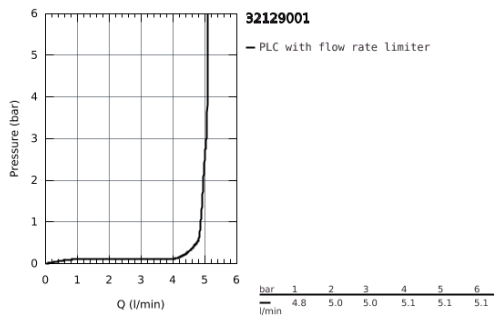

32 129 001 **ATRIO SINGLE-LEVER BASIN MIXER 1/2"**
L-SIZE

PRODUCT DESCRIPTION

- monobloc installation
- 28 mm ceramic cartridge with GROHE SilkMove
- GROHE StarLight chrome finish
- rapid installation system
- swivel tubular 7° spout with mousseur
- stop limiter
- pop-up waste set 1 1/4"
- flexible connection hoses

32 129 001 ATRIO SINGLE-LEVER BASIN MIXER 1/2" L-SIZE

SPARE PARTS, March 2013 – now

- 1: Lever (Spare part-nr. 46633000)
- 2: Shield for cross handle (Spare part-nr. 46581000)
- 3: retaining ring (Spare part-nr. 07419000)
- 4: Cartridge (Spare part-nr. 46580000)
- 5: Biflo spout (Spare part-nr. 13231000)
- 5.1: Safety ring (Spare part-nr. 0806500M)
- 5.2: O-Ring Ø13,5 x Ø2,75 (Spare part-nr. 0128500M)
- 5.3: Flow restrictor (Spare part-nr. 64186000)
- 6: Pop-up rod (Spare part-nr. 06575000)
- 7: Shank mounting kit (Spare part-nr. 46249000)
- 8: Pop-up waste set 1 1/4" (Spare part-nr. 28910000)
- 8.1: Chrome bath plug (Spare part-nr. 07182000)
- 8.2: Eccentric rod (Spare part-nr. 07052000)
- 9: Mounting wrench (Spare part-nr. 19017000)*
- 10: Eccentric rod (Spare part-nr. 07341000)*