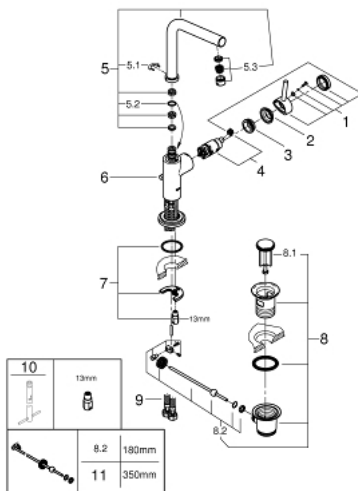

32 129 001 **ATRIO SINGLE-LEVER BASIN MIXER 1/2"**
L-SIZE

PRODUCT DESCRIPTION

- monobloc installation
- 28 mm ceramic cartridge with GROHE SilkMove
- GROHE StarLight chrome finish
- rapid installation system
- swivel tubular 7° spout with mousseur
- stop limiter
- pop-up waste set 1 1/4"
- flexible connection hoses

32 129 001 ATRIO SINGLE-LEVER BASIN MIXER 1/2" L-SIZE

SPARE PARTS, March 2013 – now

- 1: Lever (Spare part-nr. 46633000)
- 2: Shield for cross handle (Spare part-nr. 46581000)
- 3: retaining ring (Spare part-nr. 07419000)
- 4: Cartridge (Spare part-nr. 46580000)
- 5: Biflo spout (Spare part-nr. 13231000)
- 5.1: Safety ring (Spare part-nr. 0806500M)
- 5.2: O-Ring Ø13,5 x Ø2,75 (Spare part-nr. 0128500M)
- 5.3: Flow restrictor (Spare part-nr. 64186000)
- 6: Pop-up rod (Spare part-nr. 06575000)
- 7: Shank mounting kit (Spare part-nr. 46249000)
- 8: Pop-up waste set 1 1/4" (Spare part-nr. 28910000)
- 8.1: Chrome bath plug (Spare part-nr. 07182000)
- 8.2: Eccentric rod (Spare part-nr. 07052000)
- 9: Mounting wrench (Spare part-nr. 19017000)*
- 10: Eccentric rod (Spare part-nr. 07341000)*