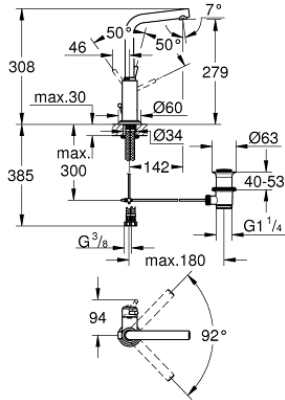

32 129 001 **ATRIO SINGLE-LEVER BASIN MIXER 1/2"**
L-SIZE

PRODUCT DESCRIPTION

- monobloc installation
- 28 mm ceramic cartridge with GROHE SilkMove
- GROHE StarLight chrome finish
- rapid installation system
- swivel tubular 7° spout with mousseur
- stop limiter
- pop-up waste set 1 1/4"
- flexible connection hoses

32 129 001 ATRIO SINGLE-LEVER BASIN MIXER 1/2" L-SIZE

SPARE PARTS, March 2013 – now

- 1: Lever (Spare part-nr. 46633000)
- 2: Shield for cross handle (Spare part-nr. 46581000)
- 3: retaining ring (Spare part-nr. 07419000)
- 4: Cartridge (Spare part-nr. 46580000)
- 5: Biflo spout (Spare part-nr. 13231000)
- 5.1: Safety ring (Spare part-nr. 0806500M)
- 5.2: O-Ring Ø13,5 x Ø2,75 (Spare part-nr. 0128500M)
- 5.3: Flow restrictor (Spare part-nr. 64186000)
- 6: Pop-up rod (Spare part-nr. 06575000)
- 7: Shank mounting kit (Spare part-nr. 46249000)
- 8: Pop-up waste set 1 1/4" (Spare part-nr. 28910000)
- 8.1: Chrome bath plug (Spare part-nr. 07182000)
- 8.2: Eccentric rod (Spare part-nr. 07052000)
- 9: Mounting wrench (Spare part-nr. 19017000)*
- 10: Eccentric rod (Spare part-nr. 07341000)*