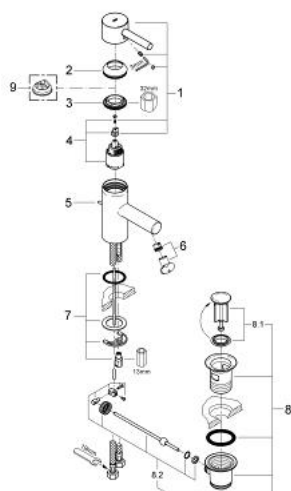

33 532 000 **ESSENCE BASIN MIXER 1/2"**  
**S-SIZE**

**PRODUCT DESCRIPTION**

- monobloc installation
- GROHE SilkMove 35 mm ceramic cartridge
- adjustable flow rate limiter
- integrated mousseur
- flexible connection hoses
- pop-up waste set 1 1/4"
- rapid installation system
- covered lever fixing
- GROHE StarLight chrome finish

33 532 000 **ESSENCE BASIN MIXER 1/2"**  
**S-SIZE**

**SPARE PARTS**, December 2009 – now

- 1: Lever (Spare part-nr. 46535000)
- 2: Shield for cross handle (Spare part-nr. 46436000)
- 3: Screw coupling (Spare part-nr. 46460000)
- 4: Cartridge (Spare part-nr. 46374000)
- 5: Pop-up rod (Spare part-nr. 46739000)
- 6: Mousseur set (Spare part-nr. 13937000)
- 7: Shank mounting kit (Spare part-nr. 46249000)
- 8: Pop-up waste set 1 1/4" (Spare part-nr. 28910000)
- 8.1: Chrome bath plug (Spare part-nr. 07182000)
- 8.2: Eccentric rod (Spare part-nr. 07052000)
- 9: Temperature limiter (Spare part-nr. 46375000)\*