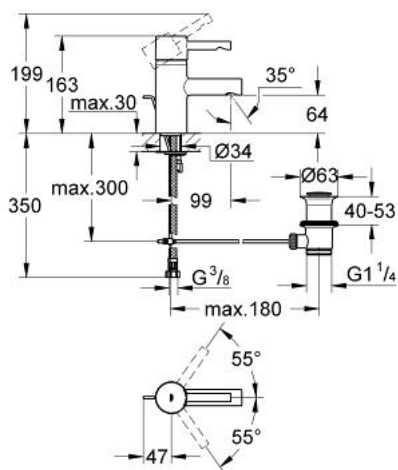

33 532 000 **ESSENCE BASIN MIXER 1/2"**  
**S-SIZE**

**PRODUCT DESCRIPTION**

- monobloc installation
- GROHE SilkMove 35 mm ceramic cartridge
- adjustable flow rate limiter
- integrated mousseur
- flexible connection hoses
- pop-up waste set 1 1/4"
- rapid installation system
- covered lever fixing
- GROHE StarLight chrome finish

33 532 000 **ESSENCE BASIN MIXER 1/2"**  
**S-SIZE**

**SPARE PARTS**, December 2009 – now

- 1: Lever (Spare part-nr. 46535000)
- 2: Shield for cross handle (Spare part-nr. 46436000)
- 3: Screw coupling (Spare part-nr. 46460000)
- 4: Cartridge (Spare part-nr. 46374000)
- 5: Pop-up rod (Spare part-nr. 46739000)
- 6: Mousseur set (Spare part-nr. 13937000)
- 7: Shank mounting kit (Spare part-nr. 46249000)
- 8: Pop-up waste set 1 1/4" (Spare part-nr. 28910000)
- 8.1: Chrome bath plug (Spare part-nr. 07182000)
- 8.2: Eccentric rod (Spare part-nr. 07052000)
- 9: Temperature limiter (Spare part-nr. 46375000)\*