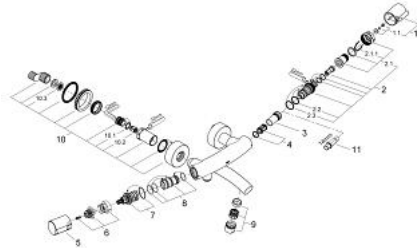

### PRODUCT DESCRIPTION

- wall mounted
- wax thermoelement
- with non-rising spindle
- Aquadimmer with multiple function
- shut off and flow control
- diverter bath/shower
- ceramic discs
- temperature scale handle with GROHE SafeStop safety stop at 38°C ( calibration required )
- shower outlet 1/2"
- cast spout
- mousseur
- dirt strainers
- built-in non return valves
- covered S-unions
- protected against backflow
- without shower set
- GROHE EcoJoy technology for less water and perfect flow
- GROHE StarLight chrome finish

### SPARE PARTS, August 2008 – now

- 1: Temperature scale handle (Spare part-nr. 47239000)
- 1.1: Replacement handle connection kit (Spare part-nr. 47248000)
- 2: Thermo-element (Spare part-nr. 47217000)
- 2.1: Stop ring and regulating nut (Spare part-nr. 47300000)
- 2.1.1: Fixing clamp (Spare part-nr. 0574400M)
- 2.2: O-Ring Ø21 x Ø2 (Spare part-nr. 0599900M)
- 2.3: O-Ring Ø24 x Ø2 (Spare part-nr. 0119600M)
- 3: Thermostat seat (Spare part-nr. 47399000)
- 4: Sound absorber (Spare part-nr. 47398000)
- 5: Handle for shut-off valve (Spare part-nr. 47309000)
- 6: Temperature limiter (Spare part-nr. 47626000)
- 7: Aquadimmer (Spare part-nr. 47364000)
- 8: Water flow (Spare part-nr. 47376000)
- 9: Flow restrictor (Spare part-nr. 13906000)
- 10: Screw joint (Spare part-nr. 47627000)
- 10.1: O-Ring Ø17 x Ø2 (Spare part-nr. 0305500M)
- 10.2: Non-return valve (Spare part-nr. 08565000)
- 10.3: Filter (Spare part-nr. 0726400M)
- 11: Socket Spanner (Spare part-nr. 19070000)\*