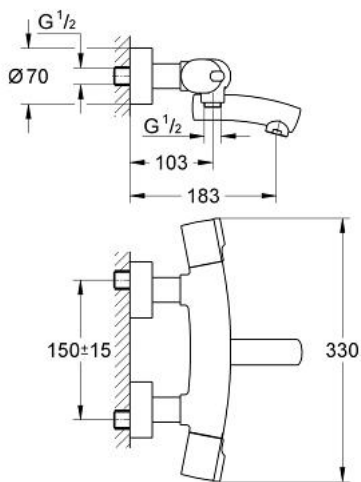

## 34 026 000 TENSU THERMOSTATIC BATH/SHOWER MIXER 1/2"

### PRODUCT DESCRIPTION

- wall mounted
- wax thermoelement
- with non-rising spindle
- Aquadimmer with multiple function
- shut off and flow control
- diverter bath/shower
- ceramic discs
- temperature scale handle with GROHE SafeStop safety stop at 38°C ( calibration required )
- shower outlet 1/2"
- cast spout
- mousseur
- dirt strainers
- built-in non return valves
- covered S-unions
- protected against backflow
- without shower set
- GROHE EcoJoy technology for less water and perfect flow
- GROHE StarLight chrome finish

## 34 026 000 TENSIO THERMOSTATIC BATH/SHOWER MIXER 1/2"

### SPARE PARTS, August 2008 – now

- 1: Temperature scale handle (Spare part-nr. 47239000)
- 1.1: Replacement handle connection kit (Spare part-nr. 47248000)
- 2: Thermo-element (Spare part-nr. 47217000)
- 2.1: Stop ring and regulating nut (Spare part-nr. 47300000)
- 2.1.1: Fixing clamp (Spare part-nr. 0574400M)
- 2.2: O-Ring Ø21 x Ø2 (Spare part-nr. 0599900M)
- 2.3: O-Ring Ø24 x Ø2 (Spare part-nr. 0119600M)
- 3: Thermostat seat (Spare part-nr. 47399000)
- 4: Sound absorber (Spare part-nr. 47398000)
- 5: Handle for shut-off valve (Spare part-nr. 47309000)
- 6: Temperature limiter (Spare part-nr. 47626000)
- 7: Aquadimmer (Spare part-nr. 47364000)
- 8: Water flow (Spare part-nr. 47376000)
- 9: Flow restrictor (Spare part-nr. 13906000)
- 10: Screw joint (Spare part-nr. 47627000)
- 10.1: O-Ring Ø17 x Ø2 (Spare part-nr. 0305500M)
- 10.2: Non-return valve (Spare part-nr. 08565000)
- 10.3: Filter (Spare part-nr. 0726400M)
- 11: Socket Spanner (Spare part-nr. 19070000)\*