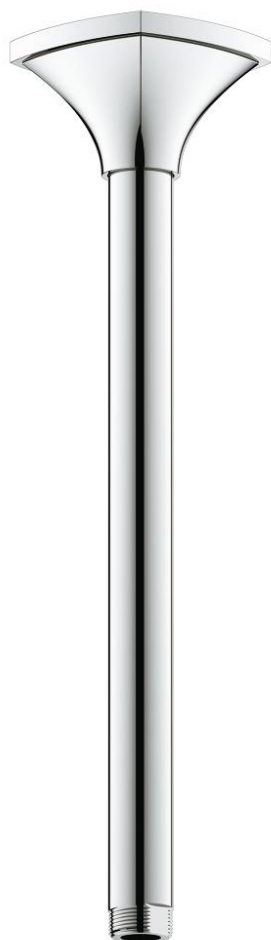

27 982 000 **RAINSHOWER GRANDERA SHOWER CEILING ARM 292 MM**

**PRODUCT DESCRIPTION**

- material: metal
- connection thread 1/2"
- Grandera escutcheon
- GROHE StarLight chrome finish
- suitable for all Grandera head showers