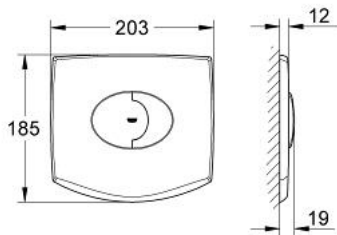

38 540 000 CHIARA AND SENTOSA FLUSH PLATE

PRODUCT DESCRIPTION

- for dual flush or start & stop actuation
- for pneumatic drop valve
- for horizontal installation
- 203 x 185 mm
- made of ABS
- GROHE StarLight chrome finish
- * only front actuation

38 540 000 CHIARA AND SENTOSA FLUSH PLATE

SPARE PARTS, April 2013 – now

1: Screw (Spare part-nr. 6636200M)

2: Frame (Spare part-nr. 43207000)

3: Fixing set (Spare part-nr. 4308500M)*

4: Fixing set (Spare part-nr. 4215800M)*