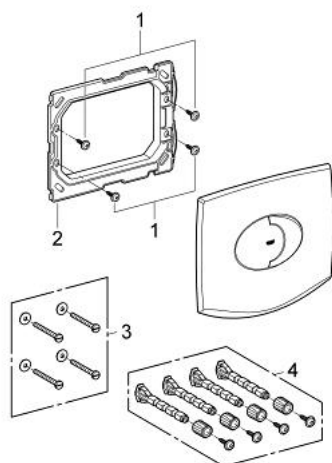

38 540 000 CHIARA AND SENTOSA FLUSH PLATE

PRODUCT DESCRIPTION

- for dual flush or start & stop actuation
- for pneumatic drop valve
- for horizontal installation
- 203 x 185 mm
- made of ABS
- GROHE StarLight chrome finish
- * only front actuation

38 540 000 CHIARA AND SENTOSA FLUSH PLATE

SPARE PARTS, April 2013 – now

1: Screw (Spare part-nr. 6636200M)

2: Frame (Spare part-nr. 43207000)

3: Fixing set (Spare part-nr. 4308500M)*

4: Fixing set (Spare part-nr. 4215800M)*