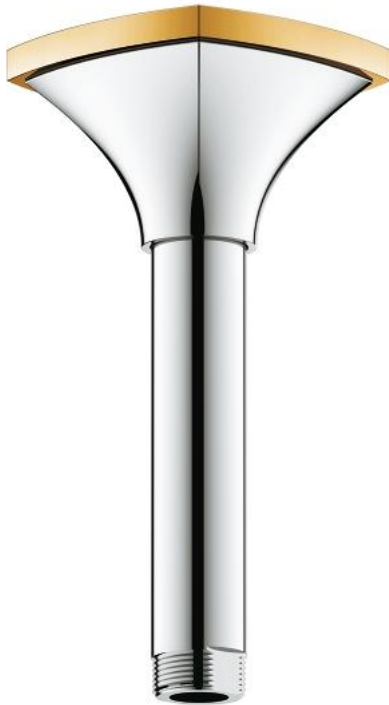

## 27 978 IG0 RAINSHOWER GRANDERA SHOWER ARM CEILING 142 MM

### PRODUCT DESCRIPTION

- material: metal
- length 142 mm
- connection thread 1/2"
- Grandera escutcheon
- GROHE StarLight chrome finish
- suitable for all Grandera head showers