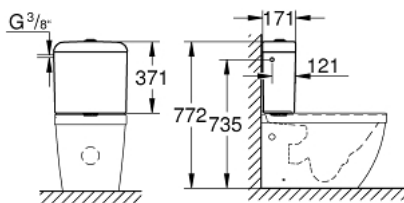

39 333 000 EURO CERAMIC EXPOSED FLUSHING CISTERN

PRODUCT DESCRIPTION

- side or back inlet
- for back inlet please order mounting set 49 522 000 (sold separately)
- including flushing set with dual flush
- including fixation set
- sanitary ware

39 333 000 EURO CERAMIC EXPOSED FLUSHING CISTERN

SPARE PARTS, June 2016 – now

- 1: Dual flush push button (Spare part-nr. 49526000)
- 2: Discharge valve for Euro Ceramic cistern (Spare part-nr. 49066000)
- 3: Filling valve for Euro Ceramic cistern (Spare part-nr. 49020000)
- 4: Locking cap (Spare part-nr. 49019000)
- 5: Rubber sealing (Spare part-nr. 49021000)
- 6: Fixing bolt (Spare part-nr. 49022000)