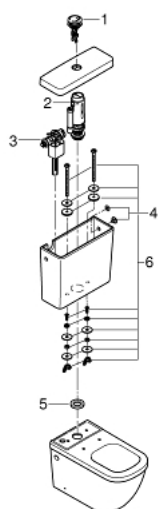

39 333 000 EURO CERAMIC EXPOSED FLUSHING CISTERN

PRODUCT DESCRIPTION

- side or back inlet
- for back inlet please order mounting set 49 522 000 (sold separately)
- including flushing set with dual flush
- including fixation set
- sanitary ware

39 333 000 EURO CERAMIC EXPOSED FLUSHING CISTERN

SPARE PARTS, June 2016 – now

- 1: Dual flush push button (Spare part-nr. 49526000)
- 2: Discharge valve for Euro Ceramic cistern (Spare part-nr. 49066000)
- 3: Filling valve for Euro Ceramic cistern (Spare part-nr. 49020000)
- 4: Locking cap (Spare part-nr. 49019000)
- 5: Rubber sealing (Spare part-nr. 49021000)
- 6: Fixing bolt (Spare part-nr. 49022000)