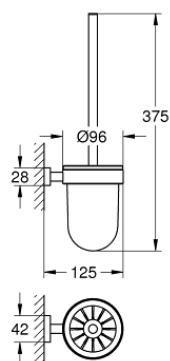

## 40 513 000 ESSENTIALS CUBE TOILET BRUSH SET

## 40 513 000 ESSENTIALS CUBE TOILET BRUSH SET

**SPARE PARTS**, June 2015 – now

1: Spare brush (Spare part-nr. 40392000)

1.1: Spare brush head (Spare part-nr. 40791001)

2: Spare glass for toilet brush (Spare part-nr. 40393000)