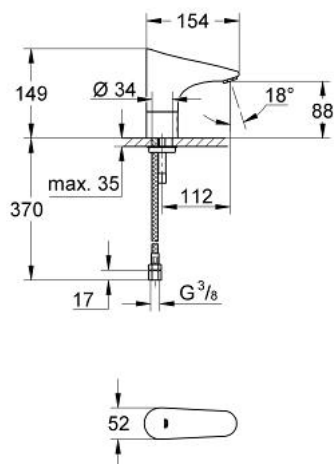

36 208 000 EUROPLUS E INFRA-RED ELECTRONIC BASIN TAP 1/2"

PRODUCT DESCRIPTION

- battery supply
- 6V lithium battery, type CR-P2
- CE approved
- monobloc installation
- multistage battery status display
- safety shutdown circuit
- functions to activate with remote control 36 206 000:
- automatic flushing after 1 or 3 days without use
- thermal disinfection for 3,5 or 11 min
- 6.0 l/min flow rate
- flexible connection hose
- dirt strainer
- non-return valve
- type of protection faucet IP 59K
- solenoid valve integrated in housing
- noise classification 1 in accordance with DIN4109
- GROHE EcoJoy technology for less water and perfect flow
- GROHE StarLight chrome finish
- for cold or premixed water

36 208 000 EUROPLUS E INFRA-RED ELECTRONIC BASIN TAP 1/2"

SPARE PARTS, June 2008 – now

- 1: Screw (Spare part-nr. 4283100M)
- 3: Battery (Spare part-nr. 42886000)
- 4: Solenoid valve (Spare part-nr. 42229000)
- 4.1: Filter (Spare part-nr. 42798000)
- 5: O-Ring (Spare part-nr. 4283600M)
- 6: Cleaning clip (Spare part-nr. 42837000)
- 7: Fixing set (Spare part-nr. 42841000)
- 8: Filter (Spare part-nr. 43293000)
- 8.1: Filter (Spare part-nr. 4329100M)