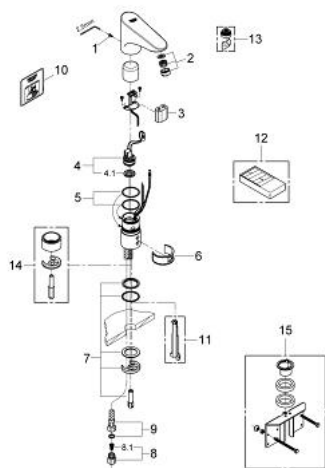

36 208 000 EUROPLUS E INFRA-RED ELECTRONIC BASIN TAP 1/2"

PRODUCT DESCRIPTION

- battery supply
- 6V lithium battery, type CR-P2
- CE approved
- monobloc installation
- multistage battery status display
- safety shutdown circuit
- functions to activate with remote control 36 206 000:
- automatic flushing after 1 or 3 days without use
- thermal disinfection for 3,5 or 11 min
- 6.0 l/min flow rate
- flexible connection hose
- dirt strainer
- non-return valve
- type of protection faucet IP 59K
- solenoid valve integrated in housing
- noise classification 1 in accordance with DIN4109
- GROHE EcoJoy technology for less water and perfect flow
- GROHE StarLight chrome finish
- for cold or premixed water

36 208 000 EUROPLUS E INFRA-RED ELECTRONIC BASIN TAP 1/2"

SPARE PARTS, June 2008 – now

- 1: Screw (Spare part-nr. 4283100M)
- 3: Battery (Spare part-nr. 42886000)
- 4: Solenoid valve (Spare part-nr. 42229000)
- 4.1: Filter (Spare part-nr. 42798000)
- 5: O-Ring (Spare part-nr. 4283600M)
- 6: Cleaning clip (Spare part-nr. 42837000)
- 7: Fixing set (Spare part-nr. 42841000)
- 8: Filter (Spare part-nr. 43293000)
- 8.1: Filter (Spare part-nr. 4329100M)