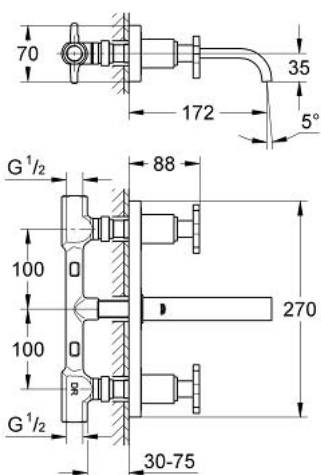

## 20 144 000 ALLURE THREE-HOLE BASIN MIXER 1/2"

### PRODUCT DESCRIPTION

- wall mounted
- with metal plate
- valves hot/cold with headparts 1/2" - 180°
- spout with mousseur
- GROHE StarLight chrome finish
- projection 172 mm
- centre distance 200 mm
- flow limiter 8 l/min.
- including concealed body

### SPARE PARTS, August 2009 – now

- 1: Handle (Spare part-nr. 46611000)
- 1.1: Replacement handle connection kit (Spare part-nr. 45605000)
- 2: Extension (Spare part-nr. 45607000)
- 3: Extension 20-80 (Spare part-nr. 45202000)
- 4: Ceramic headpart, 1/2" (Spare part-nr. 45346000)
- 4.1: O-Ring Ø18,2 x Ø1,7 (Spare part-nr. 0392400M)
- 5: Seat (Spare part-nr. 45023000)
- 6: Flow restrictor (Spare part-nr. 13220000)
- 7: Mousseur (Spare part-nr. 46324000)