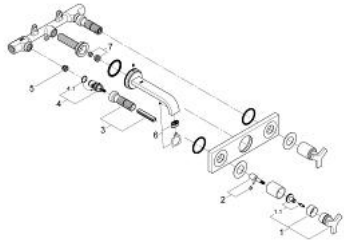

## 20 144 000 ALLURE THREE-HOLE BASIN MIXER 1/2"

### PRODUCT DESCRIPTION

- wall mounted
- with metal plate
- valves hot/cold with headparts 1/2" - 180°
- spout with mousseur
- GROHE StarLight chrome finish
- projection 172 mm
- centre distance 200 mm
- flow limiter 8 l/min.
- including concealed body

### SPARE PARTS, August 2009 – now

- 1: Handle (Spare part-nr. 46611000)
- 1.1: Replacement handle connection kit (Spare part-nr. 45605000)
- 2: Extension (Spare part-nr. 45607000)
- 3: Extension 20-80 (Spare part-nr. 45202000)
- 4: Ceramic headpart, 1/2" (Spare part-nr. 45346000)
- 4.1: O-Ring Ø18,2 x Ø1,7 (Spare part-nr. 0392400M)
- 5: Seat (Spare part-nr. 45023000)
- 6: Flow restrictor (Spare part-nr. 13220000)
- 7: Mousseur (Spare part-nr. 46324000)