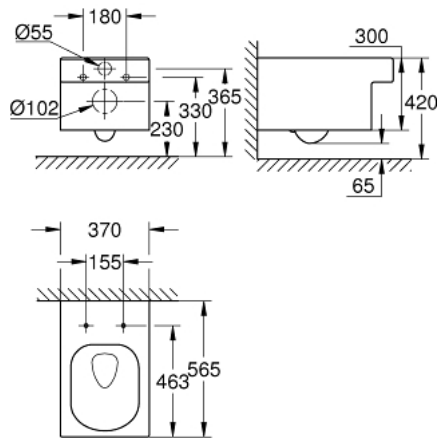

39 244 00H CUBE CERAMIC WALL HUNG WC

PRODUCT DESCRIPTION

- horizontal outlet
- Triple Vortex
- rimless
- flush volume 4.5/3 l
- including fixation set
- sanitary ware
- fully skirted with invisible fixation
- With PureGuard hygiene coating (anti-stick coating and anti-bacterial glazing)