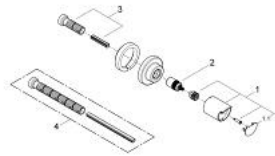

19 243 001 GROHTHERM 2000 CONCEALED STOP-VALVE TRIM

PRODUCT DESCRIPTION

- set for final installation for
- 35 028 000
- GROHE StarLight chrome finish
- for concealed valves, 1/2", 3/4"
- installation depth adjustable
- 20-80 mm
- metal escutcheon with wall sealing
- shut-off valve
- screwed

19 243 001 GROHTHERM 2000 CONCEALED STOP-VALVE TRIM

SPARE PARTS, August 2012 – now

1: Shut-off handle (Spare part-nr. 47918000)

1.1: Cover Cap (Spare part-nr. 4791900M)

2: Extension (Spare part-nr. 45204000)