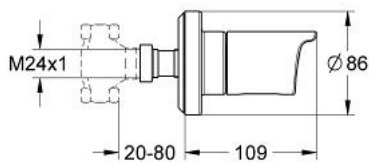

19 243 001 GROHTHERM 2000 CONCEALED STOP-VALVE TRIM

PRODUCT DESCRIPTION

- set for final installation for
- 35 028 000
- GROHE StarLight chrome finish
- for concealed valves, 1/2", 3/4"
- installation depth adjustable
- 20-80 mm
- metal escutcheon with wall sealing
- shut-off valve
- screwed

19 243 001 GROHTHERM 2000 CONCEALED STOP-VALVE TRIM

SPARE PARTS, August 2012 – now

1: Shut-off handle (Spare part-nr. 47918000)

1.1: Cover Cap (Spare part-nr. 4791900M)

2: Extension (Spare part-nr. 45204000)