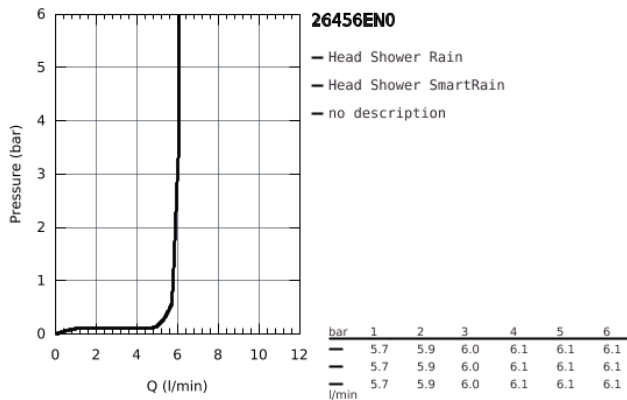

26 456 EN0 EUPHORIA 260 HEAD SHOWER 3 SPRAYS

PRODUCT DESCRIPTION

- Rain, SmartRain, Jet
- Ø 260 mm
- Ball joint +/- 15° rotatable
- connection thread 1/2"
- GROHE EcoJoy 6.6 l/min flow limiter
- GROHE DreamSpray perfect spray pattern
- GROHE StarLight finish
- SpeedClean anti-limescale system
- Inner WaterGuide for a longer life
- suitable for instantaneous heater
- min. recommended pressure 1.0 bar

26 456 EN0 EUPHORIA 260 HEAD SHOWER 3 SPRAYS

26 456 EN0 EUPHORIA 260 HEAD SHOWER 3 SPRAYS

SPARE PARTS, October 2016 – now

1: Fibre seal dia. \varnothing 18,5 x \varnothing 12 x 2 (Spare part-nr. 0138900M)