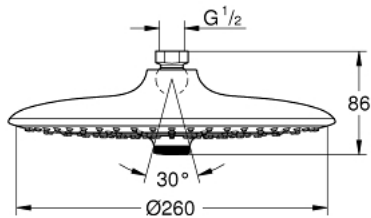

26 456 EN0 EUPHORIA 260 HEAD SHOWER 3 SPRAYS

PRODUCT DESCRIPTION

- Rain, SmartRain, Jet
- Ø 260 mm
- Ball joint +/- 15° rotatable
- connection thread 1/2"
- GROHE EcoJoy 6.6 l/min flow limiter
- GROHE DreamSpray perfect spray pattern
- GROHE StarLight finish
- SpeedClean anti-limescale system
- Inner WaterGuide for a longer life
- suitable for instantaneous heater
- min. recommended pressure 1.0 bar

26 456 EN0 EUPHORIA 260 HEAD SHOWER 3 SPRAYS

26 456 EN0 EUPHORIA 260 HEAD SHOWER 3 SPRAYS

SPARE PARTS, October 2016 – now

1: Fibre seal dia. \varnothing 18,5 x \varnothing 12 x 2 (Spare part-nr. 0138900M)