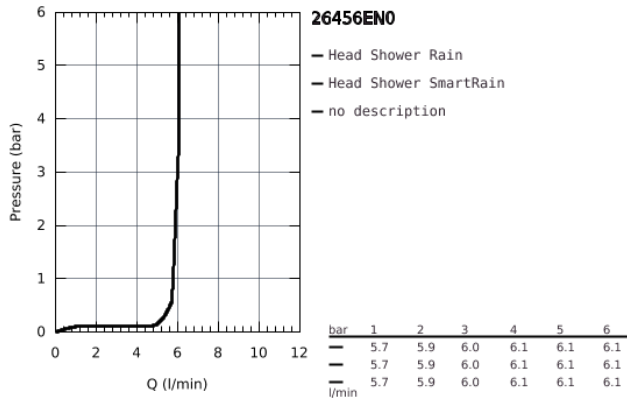

26 456 EN0 EUPHORIA 260 HEAD SHOWER 3 SPRAYS

PRODUCT DESCRIPTION

- Rain, SmartRain, Jet
- Ø 260 mm
- Ball joint +/- 15° rotatable
- connection thread 1/2"
- GROHE EcoJoy 6.6 l/min flow limiter
- GROHE DreamSpray perfect spray pattern
- GROHE StarLight finish
- SpeedClean anti-limescale system
- Inner WaterGuide for a longer life
- suitable for instantaneous heater
- min. recommended pressure 1.0 bar

26 456 EN0 EUPHORIA 260 HEAD SHOWER 3 SPRAYS

26 456 EN0 EUPHORIA 260 HEAD SHOWER 3 SPRAYS

SPARE PARTS, October 2016 – now

1: Fibre seal dia. \varnothing 18,5 x \varnothing 12 x 2 (Spare part-nr. 0138900M)