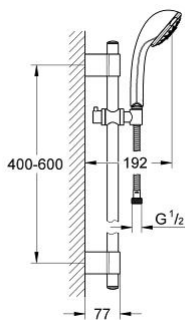

28 964 000 RELEXA 100 FIVE SHOWER RAIL SET 5 SPRAYS

PRODUCT DESCRIPTION

- Consisting of:
- shower rail, 600 mm (28 797)
- GROHE FastFixation Plus adjustable distance between brackets, to adapt to existing holes
- Hand shower Relexa Five (28 796 000)
- Rotaflex shower hose 1750 mm 1/2" x 1/2" (28 410)
- Twistfree preventing the hose from twisting
- GROHE StarLight chrome finish
- Attention: old product

28 964 000 RELEXA 100 FIVE SHOWER RAIL SET 5 SPRAYS

SPARE PARTS, October 2009 – now

- 1: Cover Cap (Spare part-nr. 45922000)
- 2: Outlet shower holder (Spare part-nr. 6424500M)
- 3: Sliding piece (Spare part-nr. 06765000)
- 4: Fixing set (Spare part-nr. 48010000)
- 5: Strainer (Spare part-nr. 0700200M)
- 6: Spacer (Spare part-nr. 45914XE0)*