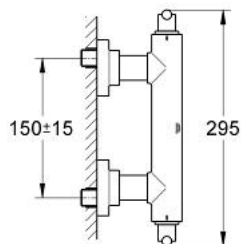

## 26 004 000 ATRIO SHOWER MIXER 1/2"

### PRODUCT DESCRIPTION

- wall mounted
- ceramic headparts 1/2", 90°
- shower outlet 1/2"
- integrated non-return valves in the shower outlet 1/2"
- covered S-unions
- protected against backflow
- with Jota handle

### SPARE PARTS, November 2007 – now

- 1: Handle Jota (Spare part-nr. 45609000)
- 1.1: Replacement handle connection kit (Spare part-nr. 45605000)
- 2: Ceramic headpart, 1/2" (Spare part-nr. 45882000)
- 2.1: O-Ring  $\varnothing 18,2 \times \varnothing 1,7$  (Spare part-nr. 0392400M)
- 3: Ceramic headpart, 1/2" (Spare part-nr. 45883000)
- 3.1: O-Ring  $\varnothing 18,2 \times \varnothing 1,7$  (Spare part-nr. 0392400M)
- 4: Non-return valve (Spare part-nr. 08565000)
- 5: Screw joint (Spare part-nr. 45631000)
- 5.1: O-Ring  $\varnothing 17 \times \varnothing 2$  (Spare part-nr. 0305500M)
- 5.2: Sealing washer (Spare part-nr. 0138600M)