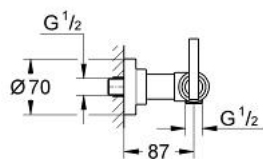

## 26 004 000 ATRIO SHOWER MIXER 1/2"

### PRODUCT DESCRIPTION

- wall mounted
- ceramic headparts 1/2", 90°
- shower outlet 1/2"
- integrated non-return valves in the shower outlet 1/2"
- covered S-unions
- protected against backflow
- with Jota handle

### SPARE PARTS, November 2007 – now

- 1: Handle Jota (Spare part-nr. 45609000)
- 1.1: Replacement handle connection kit (Spare part-nr. 45605000)
- 2: Ceramic headpart, 1/2" (Spare part-nr. 45882000)
- 2.1: O-Ring  $\varnothing 18,2 \times \varnothing 1,7$  (Spare part-nr. 0392400M)
- 3: Ceramic headpart, 1/2" (Spare part-nr. 45883000)
- 3.1: O-Ring  $\varnothing 18,2 \times \varnothing 1,7$  (Spare part-nr. 0392400M)
- 4: Non-return valve (Spare part-nr. 08565000)
- 5: Screw joint (Spare part-nr. 45631000)
- 5.1: O-Ring  $\varnothing 17 \times \varnothing 2$  (Spare part-nr. 0305500M)
- 5.2: Sealing washer (Spare part-nr. 0138600M)