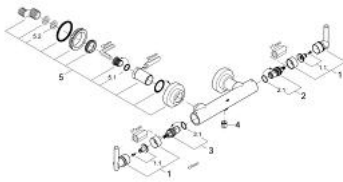

## 26 004 000 ATRIO SHOWER MIXER 1/2"

### PRODUCT DESCRIPTION

- wall mounted
- ceramic headparts 1/2", 90°
- shower outlet 1/2"
- integrated non-return valves in the shower outlet 1/2"
- covered S-unions
- protected against backflow
- with Jota handle

### SPARE PARTS, November 2007 – now

- 1: Handle Jota (Spare part-nr. 45609000)
- 1.1: Replacement handle connection kit (Spare part-nr. 45605000)
- 2: Ceramic headpart, 1/2" (Spare part-nr. 45882000)
- 2.1: O-Ring  $\varnothing 18,2 \times \varnothing 1,7$  (Spare part-nr. 0392400M)
- 3: Ceramic headpart, 1/2" (Spare part-nr. 45883000)
- 3.1: O-Ring  $\varnothing 18,2 \times \varnothing 1,7$  (Spare part-nr. 0392400M)
- 4: Non-return valve (Spare part-nr. 08565000)
- 5: Screw joint (Spare part-nr. 45631000)
- 5.1: O-Ring  $\varnothing 17 \times \varnothing 2$  (Spare part-nr. 0305500M)
- 5.2: Sealing washer (Spare part-nr. 0138600M)