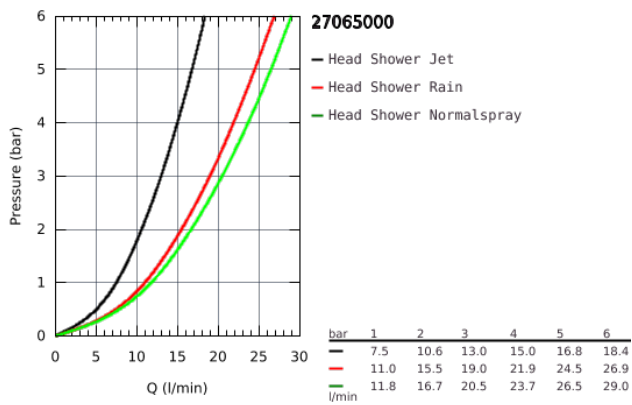

27 065 000 RELEXA 100 TRIO HEAD SHOWER 3 SPRAYS

PRODUCT DESCRIPTION

- Wide Spray/ Needle Jet / Rain
- ball-joint
- connection thread with pre-assembled sealing
- GROHE DreamSpray perfect spray pattern
- GROHE StarLight chrome finish
- SpeedClean anti-limescale system
- Inner WaterGuide for a longer life

27 065 000 RELEXA 100 TRIO HEAD SHOWER 3 SPRAYS

27 065 000 RELEXA 100 TRIO HEAD SHOWER 3 SPRAYS

SPARE PARTS, December 2005 – now

1: Escutcheon (Spare part-nr. 45664000)

2: Thread pin M6 x 6 (Spare part-nr. 45665000)