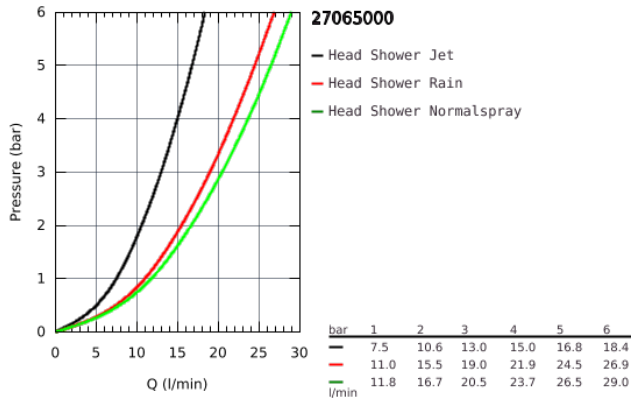

27 065 000 RELEXA 100 TRIO HEAD SHOWER 3 SPRAYS

PRODUCT DESCRIPTION

- Wide Spray/ Needle Jet / Rain
- ball-joint
- connection thread with pre-assembled sealing
- GROHE DreamSpray perfect spray pattern
- GROHE StarLight chrome finish
- SpeedClean anti-limescale system
- Inner WaterGuide for a longer life

27 065 000 RELEXA 100 TRIO HEAD SHOWER 3 SPRAYS

27 065 000 RELEXA 100 TRIO HEAD SHOWER 3 SPRAYS

SPARE PARTS, December 2005 – now

1: Escutcheon (Spare part-nr. 45664000)

2: Thread pin M6 x 6 (Spare part-nr. 45665000)