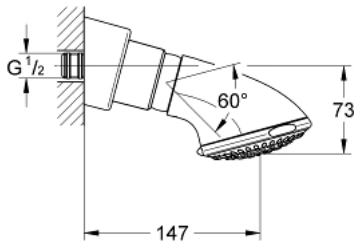

27 065 000 RELEXA 100 TRIO HEAD SHOWER 3 SPRAYS

PRODUCT DESCRIPTION

- Wide Spray/ Needle Jet / Rain
- ball-joint
- connection thread with pre-assembled sealing
- GROHE DreamSpray perfect spray pattern
- GROHE StarLight chrome finish
- SpeedClean anti-limescale system
- Inner WaterGuide for a longer life

27 065 000 RELEXA 100 TRIO HEAD SHOWER 3 SPRAYS

27 065 000 RELEXA 100 TRIO HEAD SHOWER 3 SPRAYS

SPARE PARTS, December 2005 – now

1: Escutcheon (Spare part-nr. 45664000)

2: Thread pin M6 x 6 (Spare part-nr. 45665000)