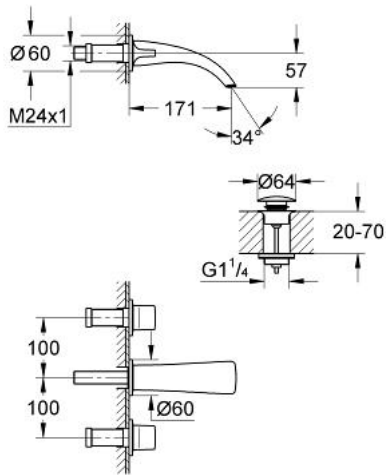

20 152 000 GROHE ONDUS 3-HOLE BASIN MIXER S-SIZE

PRODUCT DESCRIPTION

- wall mounted
- ceramic headparts 1/2", 90°
- mousseur
- Push-open waste set 1 1/4"
- projection 171 mm
- centre distance 200 mm
- 6.0 l/min flow rate

20 152 000 **GROHE ONDUS 3-HOLE BASIN MIXER**
S-SIZE

SPARE PARTS, July 2010 – now

- 1: Handle (Spare part-nr. 45985000)
- 2: Extension (Spare part-nr. 45988000)
- 3: Flow restrictor (Spare part-nr. 48055000)
- 4: Waste set with push-open plug (Spare part-nr. 65807000)
- 4.1: Nipple (Spare part-nr. 45986000)
- 5: Fixing set (Spare part-nr. 48003000)
- 6: Escutcheon (Spare part-nr. 45999000)