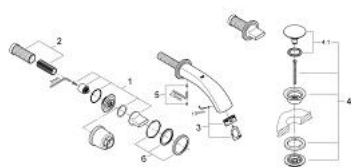

20 152 000 GROHE ONDUS 3-HOLE BASIN MIXER S-SIZE

PRODUCT DESCRIPTION

- wall mounted
- ceramic headparts 1/2", 90°
- mousseur
- Push-open waste set 1 1/4"
- projection 171 mm
- centre distance 200 mm
- 6.0 l/min flow rate

20 152 000 **GROHE ONDUS 3-HOLE BASIN MIXER**
S-SIZE

SPARE PARTS, July 2010 – now

- 1: Handle (Spare part-nr. 45985000)
- 2: Extension (Spare part-nr. 45988000)
- 3: Flow restrictor (Spare part-nr. 48055000)
- 4: Waste set with push-open plug (Spare part-nr. 65807000)
- 4.1: Nipple (Spare part-nr. 45986000)
- 5: Fixing set (Spare part-nr. 48003000)
- 6: Escutcheon (Spare part-nr. 45999000)