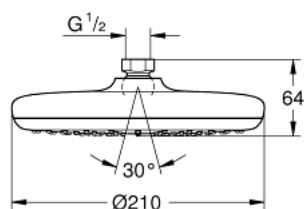

26 410 EN0 TEMPESTA 210 HEAD SHOWER 1 SPRAY

PRODUCT DESCRIPTION

- Rain
- Ø 210 mm
- Ball joint +/- 15° rotatable
- connection thread 1/2"
- GROHE EcoJoy 9,5 l/min flow limiter
- GROHE DreamSpray perfect spray pattern
- GROHE StarLight finish
- SpeedClean anti-limescale system
- Inner WaterGuide for a longer life
- suitable for instantaneous heater
- min. recommended pressure 1.0 bar