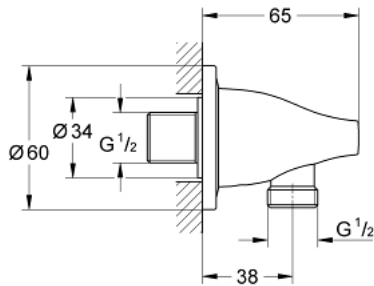

## 27 190 000 VERIS SHOWER OUTLET ELBOW

### PRODUCT DESCRIPTION

- connection thread 1/2"
- external thread
- metal
- protected against backflow
- GROHE StarLight finish
- male thread

## 27 190 000 VERIS SHOWER OUTLET ELBOW

**SPARE PARTS**, January 2008 – now

1: Non-return valve (Spare part-nr. 08565000)