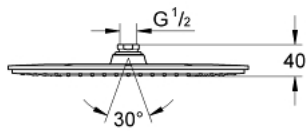

27 470 LS0 RAINSHOWER VERIS 300 HEAD SHOWER 1 SPRAY

PRODUCT DESCRIPTION

- Rain
- spray plate white
- 300 x 150 mm
- material: metal
- ball joint with turning angle $\pm 15^\circ$
- connection thread 1/2"
- GROHE DreamSpray perfect spray pattern
- GROHE StarLight chrome finish
- SpeedClean anti-limescale system
- suitable for instantaneous heater

27 470 LS0 RAINSHOWER VERIS 300 HEAD SHOWER 1 SPRAY

SPARE PARTS, September 2013 – now

1: Inlet valve assembly (Spare part-nr. 45933000)