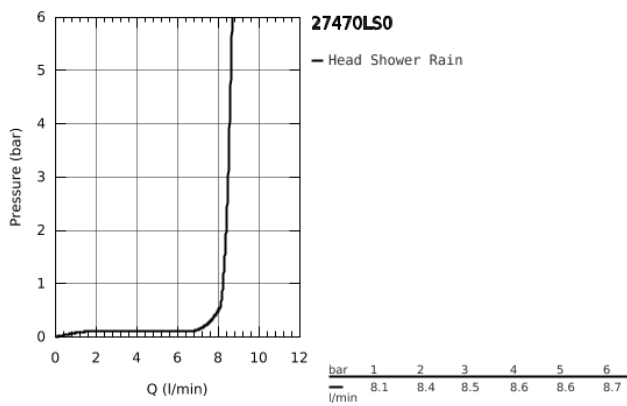

27 470 LS0 RAINSHOWER VERIS 300 HEAD SHOWER 1 SPRAY

PRODUCT DESCRIPTION

- Rain
- spray plate white
- 300 x 150 mm
- material: metal
- ball joint with turning angle $\pm 15^\circ$
- connection thread 1/2"
- GROHE DreamSpray perfect spray pattern
- GROHE StarLight chrome finish
- SpeedClean anti-limescale system
- suitable for instantaneous heater

27 470 LS0 RAINSHOWER VERIS 300 HEAD SHOWER 1 SPRAY

SPARE PARTS, September 2013 – now

1: Inlet valve assembly (Spare part-nr. 45933000)