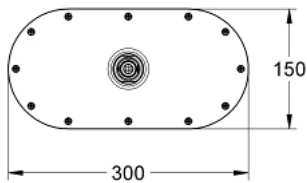

27 470 LS0 RAINSHOWER VERIS 300 HEAD SHOWER 1 SPRAY

PRODUCT DESCRIPTION

- Rain
- spray plate white
- 300 x 150 mm
- material: metal
- ball joint with turning angle $\pm 15^\circ$
- connection thread 1/2"
- GROHE DreamSpray perfect spray pattern
- GROHE StarLight chrome finish
- SpeedClean anti-limescale system
- suitable for instantaneous heater

27 470 LS0 RAINSHOWER VERIS 300 HEAD SHOWER 1 SPRAY

SPARE PARTS, September 2013 – now

1: Inlet valve assembly (Spare part-nr. 45933000)