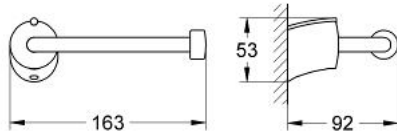

40 296 000 **TENSO TOILET ROLL HOLDER**

PRODUCT DESCRIPTION

- without cover
- GROHE StarLight chrome finish

Pure Freude
an Wasser

40 296 000 **TENSO TOILET ROLL HOLDER**

SPARE PARTS, January 2000 – now

1: Fixing set (Spare part-nr. 40056000)