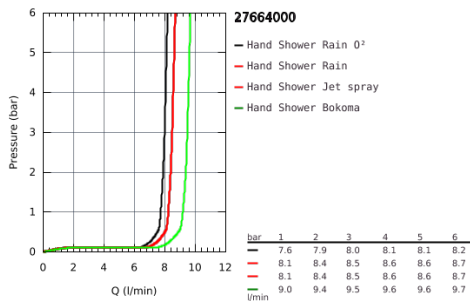

27 664 000 **POWER&SOUL COSMOPOLITAN 130 HAND SHOWER 4+ SPRAYS**

PRODUCT DESCRIPTION

- GROHE Rain 0°, Rain, Bokoma Spray, Jet
- GROHE EcoJoy 9.5 l/min flow limiter
- GROHE DreamSpray perfect spray pattern
- GROHE One-click showeringpush button spray selection
- GROHE StarLight chrome finish
- SpeedClean anti-limescale system
- Inner WaterGuide for a longer life
- Universal Mounting System. Fits all standard shower hoses

27 664 000 **POWER&SOUL COSMOPOLITAN 130 HAND SHOWER 4+ SPRAYS**

27 664 000 **POWER&SOUL COSMOPOLITAN 130 HAND SHOWER 4+ SPRAYS**

SPARE PARTS, November 2010 – now

1: Strainer (Spare part-nr. 0700200M)