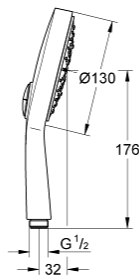

27 664 000 **POWER&SOUL COSMOPOLITAN 130 HAND SHOWER 4+ SPRAYS**

PRODUCT DESCRIPTION

- GROHE Rain 0°, Rain, Bokoma Spray, Jet
- GROHE EcoJoy 9.5 l/min flow limiter
- GROHE DreamSpray perfect spray pattern
- GROHE One-click showeringpush button spray selection
- GROHE StarLight chrome finish
- SpeedClean anti-limescale system
- Inner WaterGuide for a longer life
- Universal Mounting System. Fits all standard shower hoses

27 664 000 **POWER&SOUL COSMOPOLITAN 130 HAND SHOWER 4+ SPRAYS**

27 664 000 **POWER&SOUL COSMOPOLITAN 130 HAND SHOWER 4+ SPRAYS**

SPARE PARTS, November 2010 – now

1: Strainer (Spare part-nr. 0700200M)