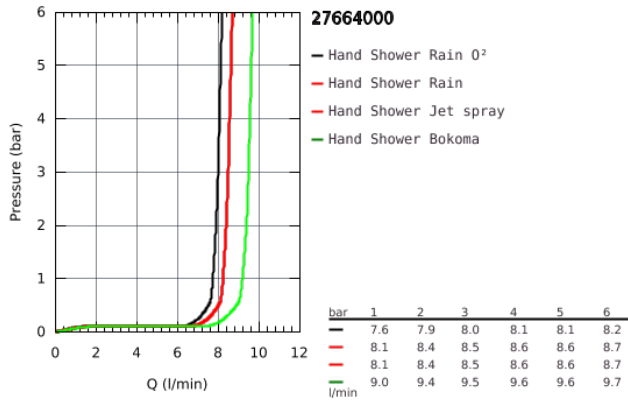

27 664 000 **POWER&SOUL COSMOPOLITAN 130 HAND SHOWER 4+ SPRAYS**

PRODUCT DESCRIPTION

- GROHE Rain 0°, Rain, Bokoma Spray, Jet
- GROHE EcoJoy 9.5 l/min flow limiter
- GROHE DreamSpray perfect spray pattern
- GROHE One-click showeringpush button spray selection
- GROHE StarLight chrome finish
- SpeedClean anti-limescale system
- Inner WaterGuide for a longer life
- Universal Mounting System. Fits all standard shower hoses

27 664 000 **POWER&SOUL COSMOPOLITAN 130 HAND SHOWER 4+ SPRAYS**

27 664 000 **POWER&SOUL COSMOPOLITAN 130 HAND SHOWER 4+ SPRAYS**

SPARE PARTS, November 2010 – now

1: Strainer (Spare part-nr. 0700200M)