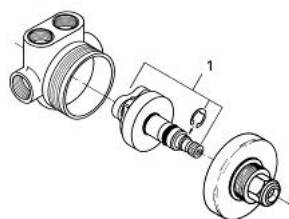

29 708 000 5-WAY DIVERTER

PRODUCT DESCRIPTION

- concealed body, 1/2"
- without finishing trim set
- wall installation
- with ceramic sealing disks
- connection cold and hot 1/2"
- 2 outlets 1/2"
- bath outlet 3/4"
- installation depth adjustable
- 24-60 mm

29 708 000 5-WAY DIVERTER

SPARE PARTS, January 1993 – now

1: Headpart ceramic (Spare part-nr. 45676000)

83 339
02.09.93
VW

29.708