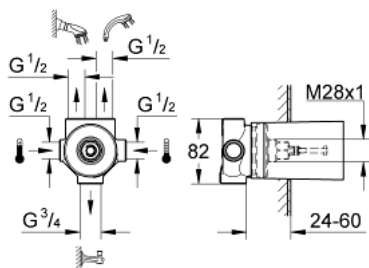

29 708 000 5-WAY DIVERTER

PRODUCT DESCRIPTION

- concealed body, 1/2"
- without finishing trim set
- wall installation
- with ceramic sealing disks
- connection cold and hot 1/2"
- 2 outlets 1/2"
- bath outlet 3/4"
- installation depth adjustable
- 24-60 mm

29 708 000 5-WAY DIVERTER

SPARE PARTS, January 1993 – now

1: Headpart ceramic (Spare part-nr. 45676000)

83 339
02.09.93
VW

29.708